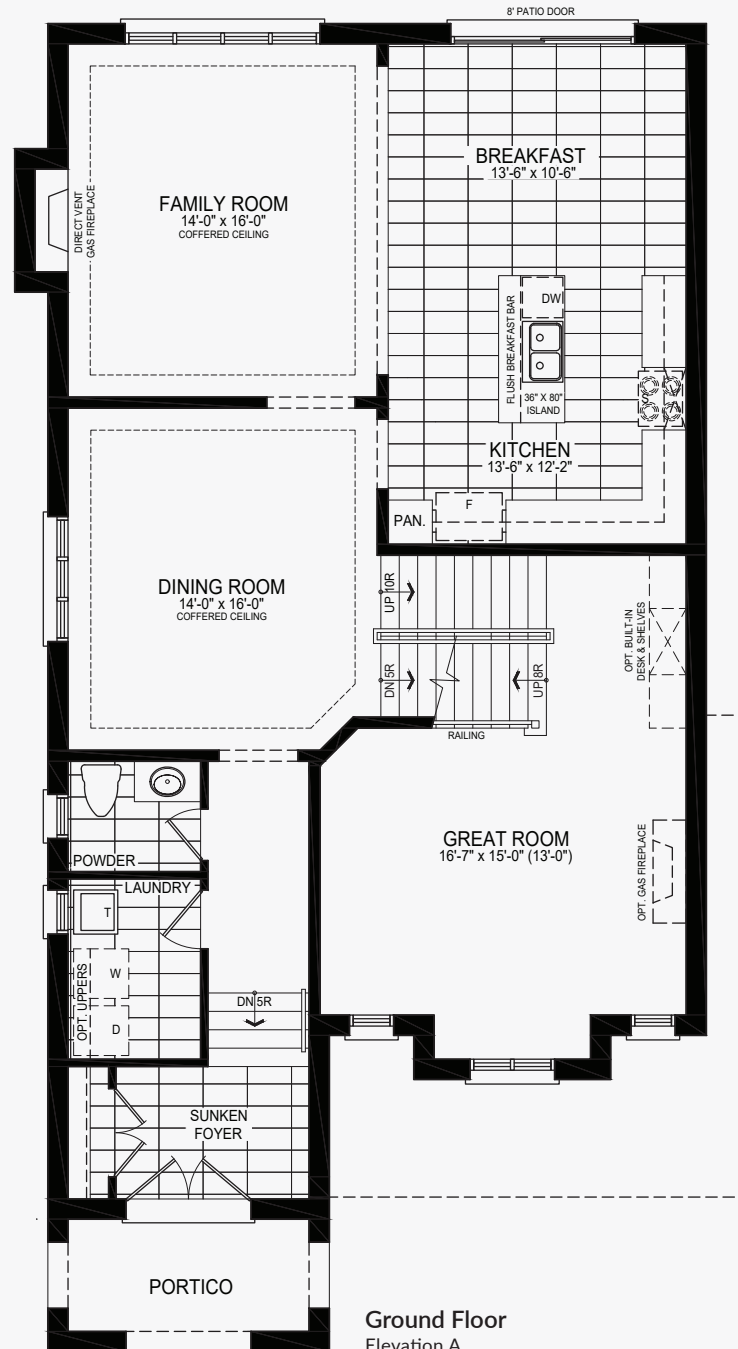

Royal

Castles of Caledon

Elevation A | 3,066 sq. ft.