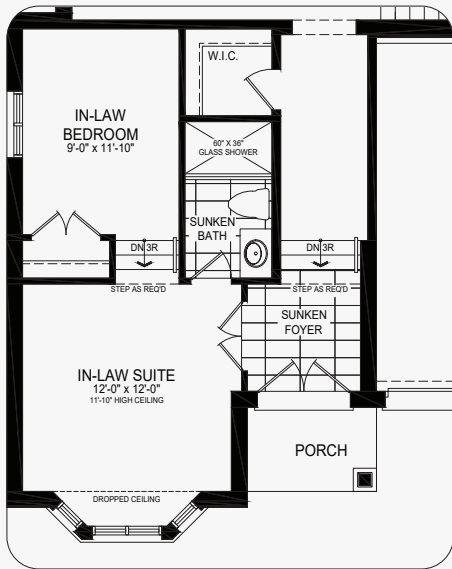

Raja

Castles of Caledon

Elevation A | 4,190 sq. ft.

Ground Floor
w/partial opt. in-law suite
Elevation A