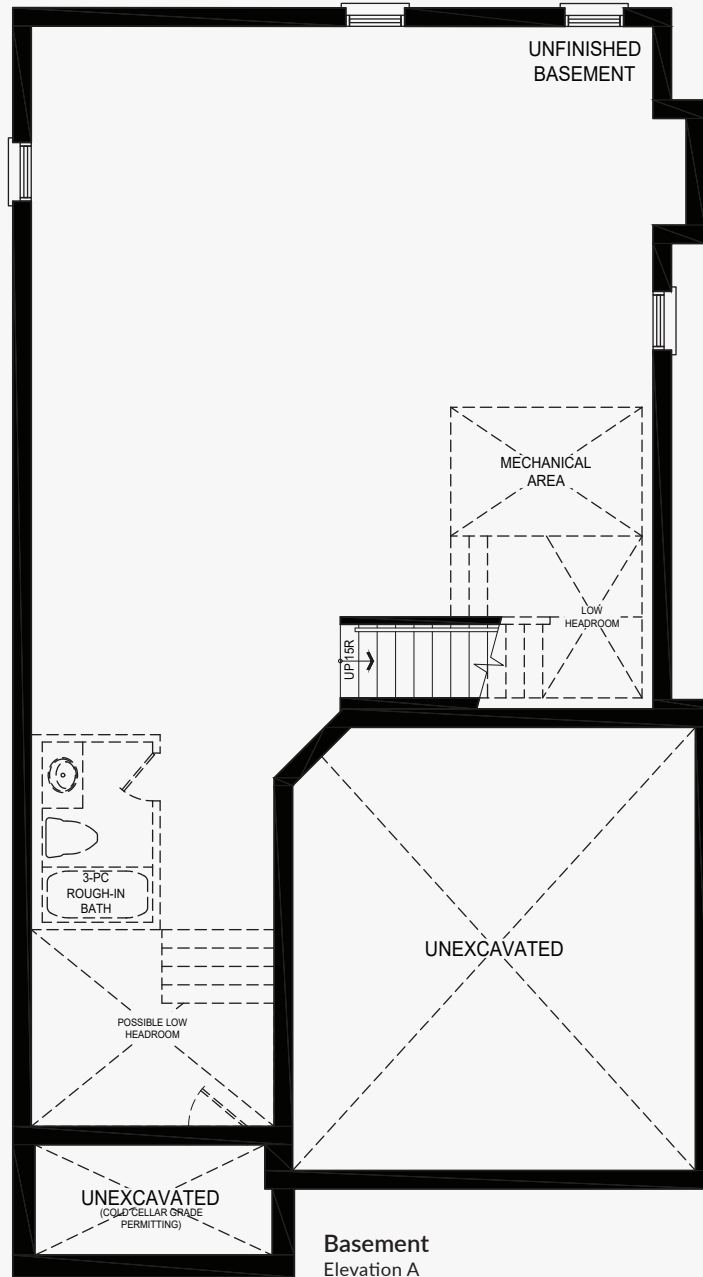

# Pena

Castles of Caledon

Elevation A | 2,570 sq. ft.

ELEVATION A

Ground Floor  
Elevation A

Second Floor  
Elevation A

Basement  
Elevation A

# Pena

Castles of Caledon

Elevation B | 2,546 sq. ft.

Ground Floor  
Elevation B

Second Floor  
Elevation B

Basement  
Elevation B

# Rex

Castles of Caledon

Elevation A | 2,730 sq. ft.

Basement  
Elevation A

# Rex

Castles of Caledon

Elevation B | 2,714 sq. ft.