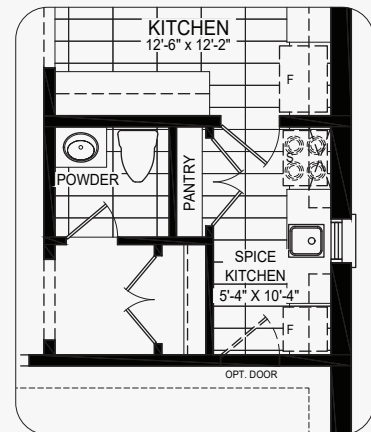

# Shah

Castles of Caledon

Elevation A | 3,086 sq. ft.

Ground Floor  
Elevation A

Ground Floor  
w/partial opt. spice kitchen  
Elevation A

# Shah

Castles of Caledon

Elevation B | 3,078 sq. ft.

**Ground Floor**  
Elevation B

**Ground Floor**  
w/partial opt. spice kitchen  
Elevation B

Basement  
Elevation B