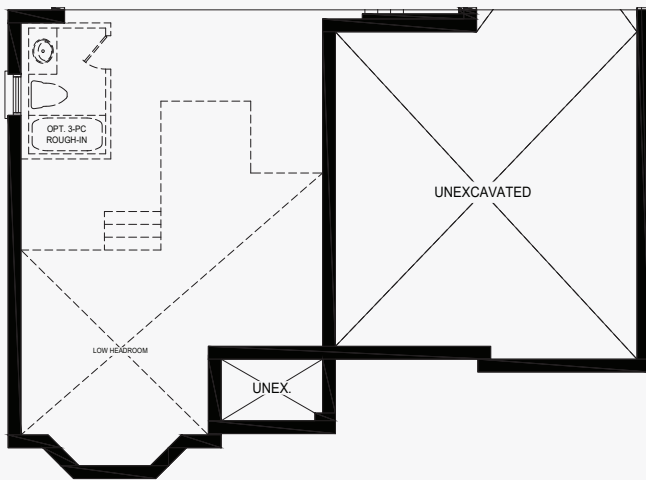

Raja

Castles of Caledon

Elevation A | 4,190 sq. ft.

Basement
w/partial opt. in-law suite
Elevation A