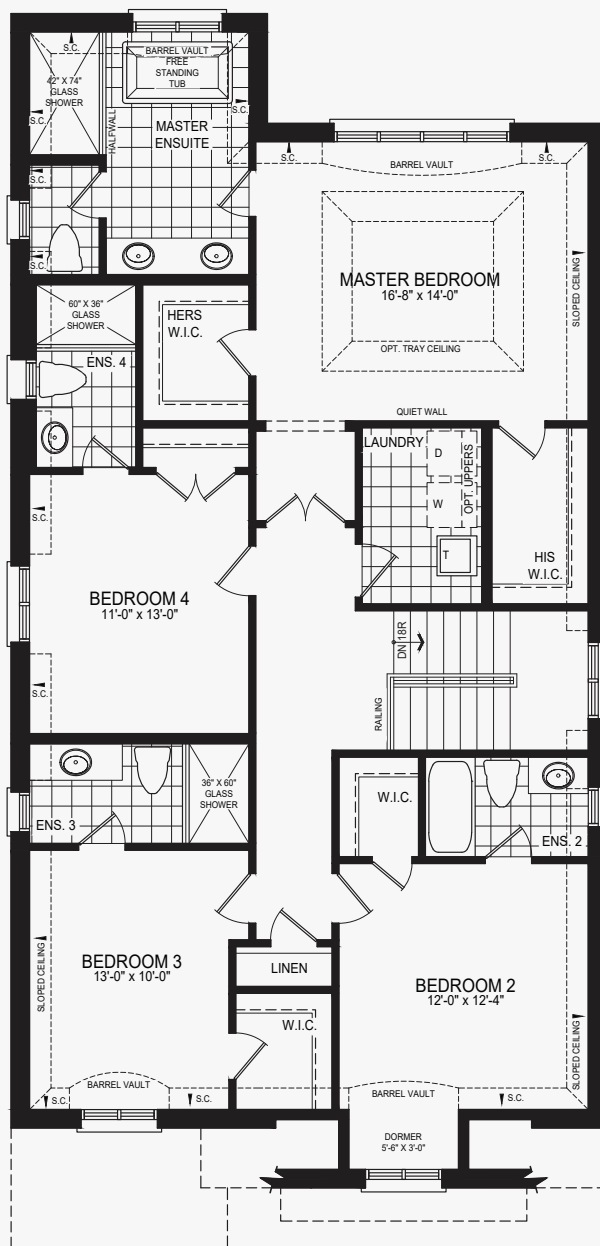

# Darbar

Castles of Caledon

Elevation B | 3,337 sq. ft.

Ground Floor  
w/partial opt. spice kitchen  
Elevation B

Ground Floor  
Elevation B

Second Floor  
Elevation B