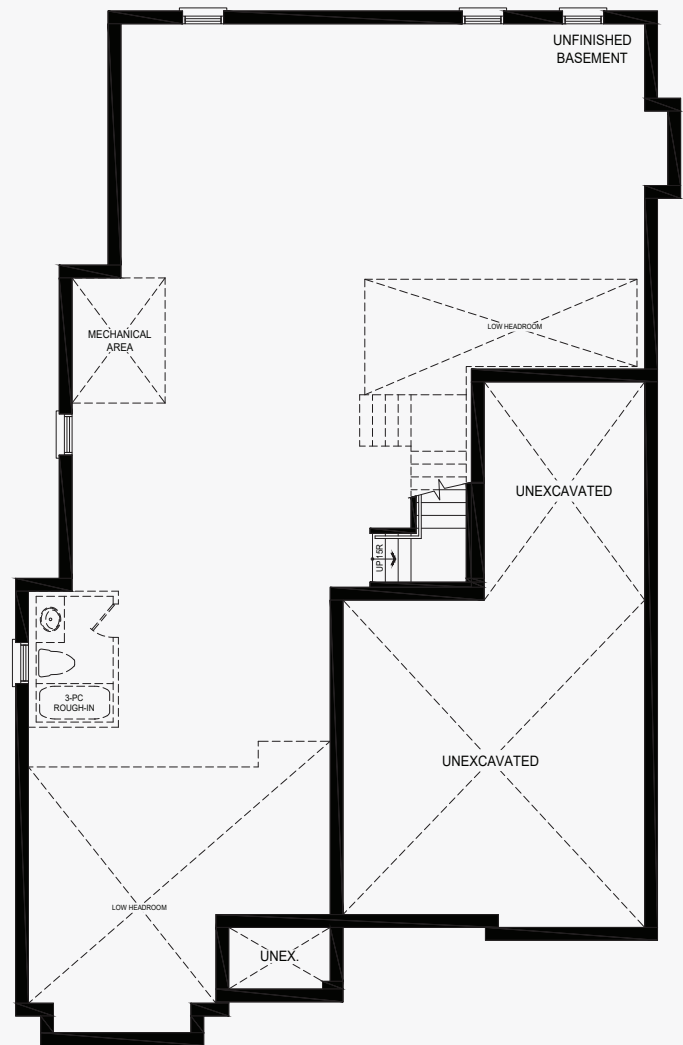

Basement
Elevation B