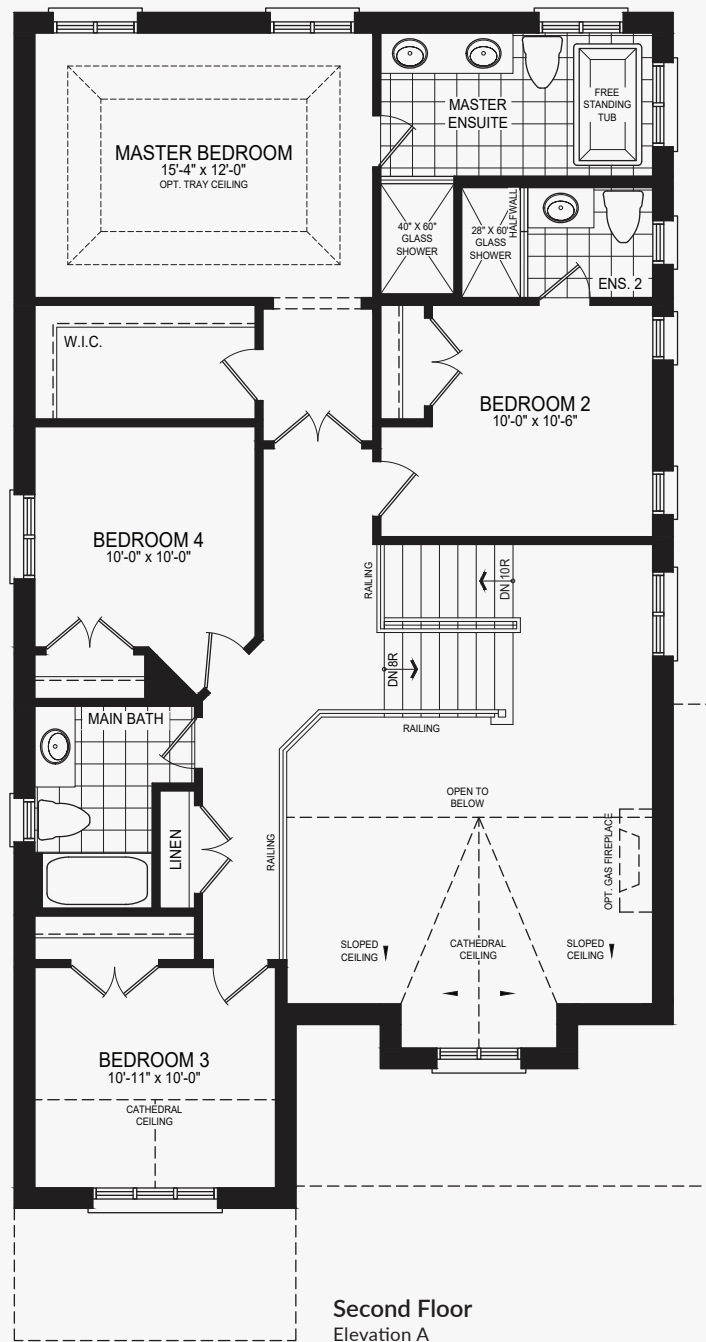

# Bran

Castles of Caledon  
Modified Corner | 3,050 sq. ft.

# Royal

Castles of Caledon

Elevation A | 3,066 sq. ft.

## Castles of Caledon

Elevation A | 3,066 sq. ft.

Basement  
Elevation A