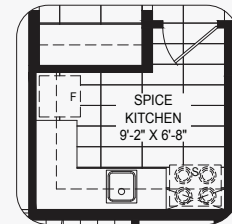

Rani

Castles of Caledon

Elevation A | 4,146 sq. ft.

Ground Floor
w/partial opt. spice kitchen
Elevation A