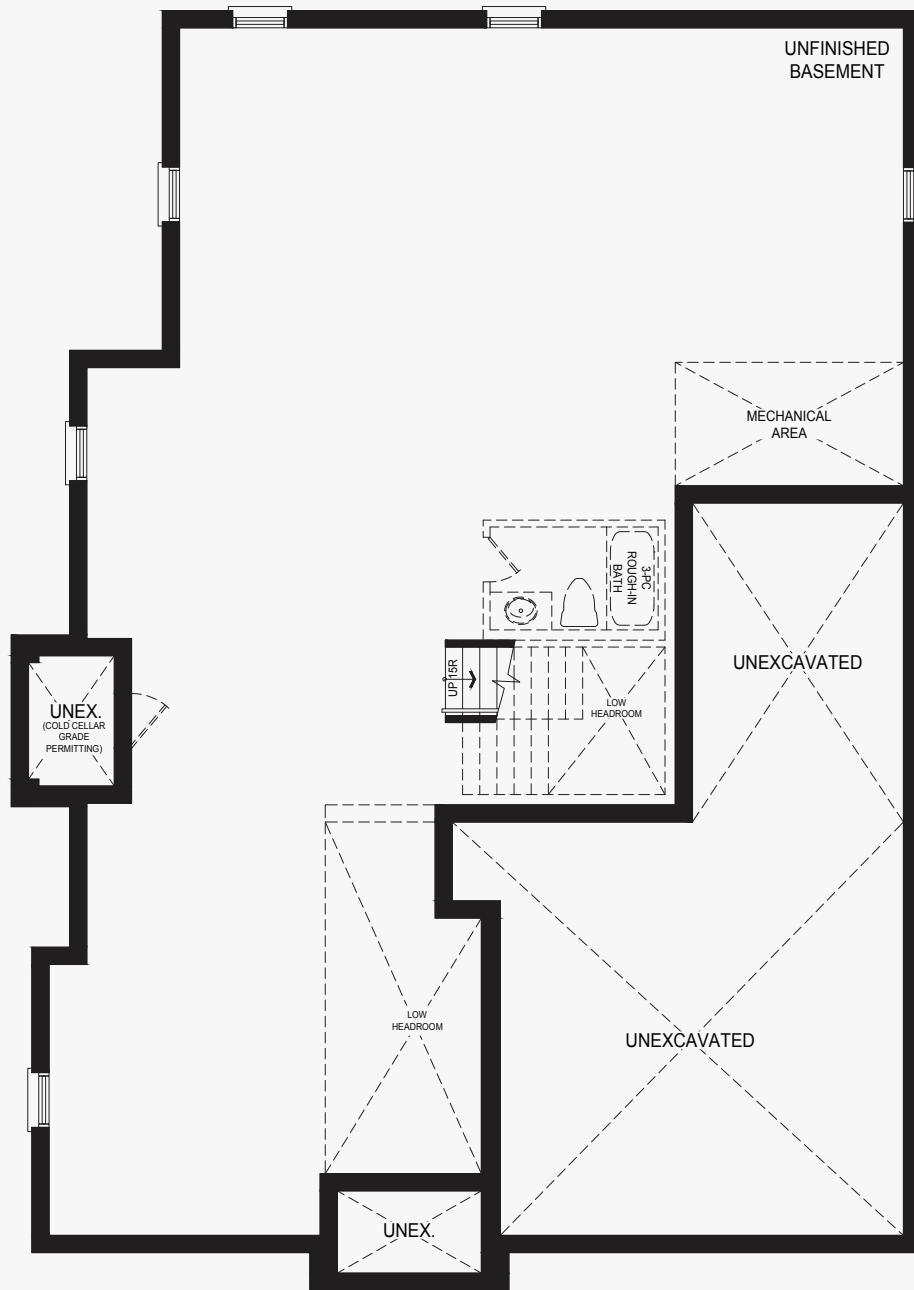

## Castles of Caledon

Elevation B | 4,140 sq. ft.

Ground Floor  
w/partial opt. spice kitchen  
Elevation B

Ground Floor  
Elevation B

Second Floor  
Elevation B

Basement  
Elevation B