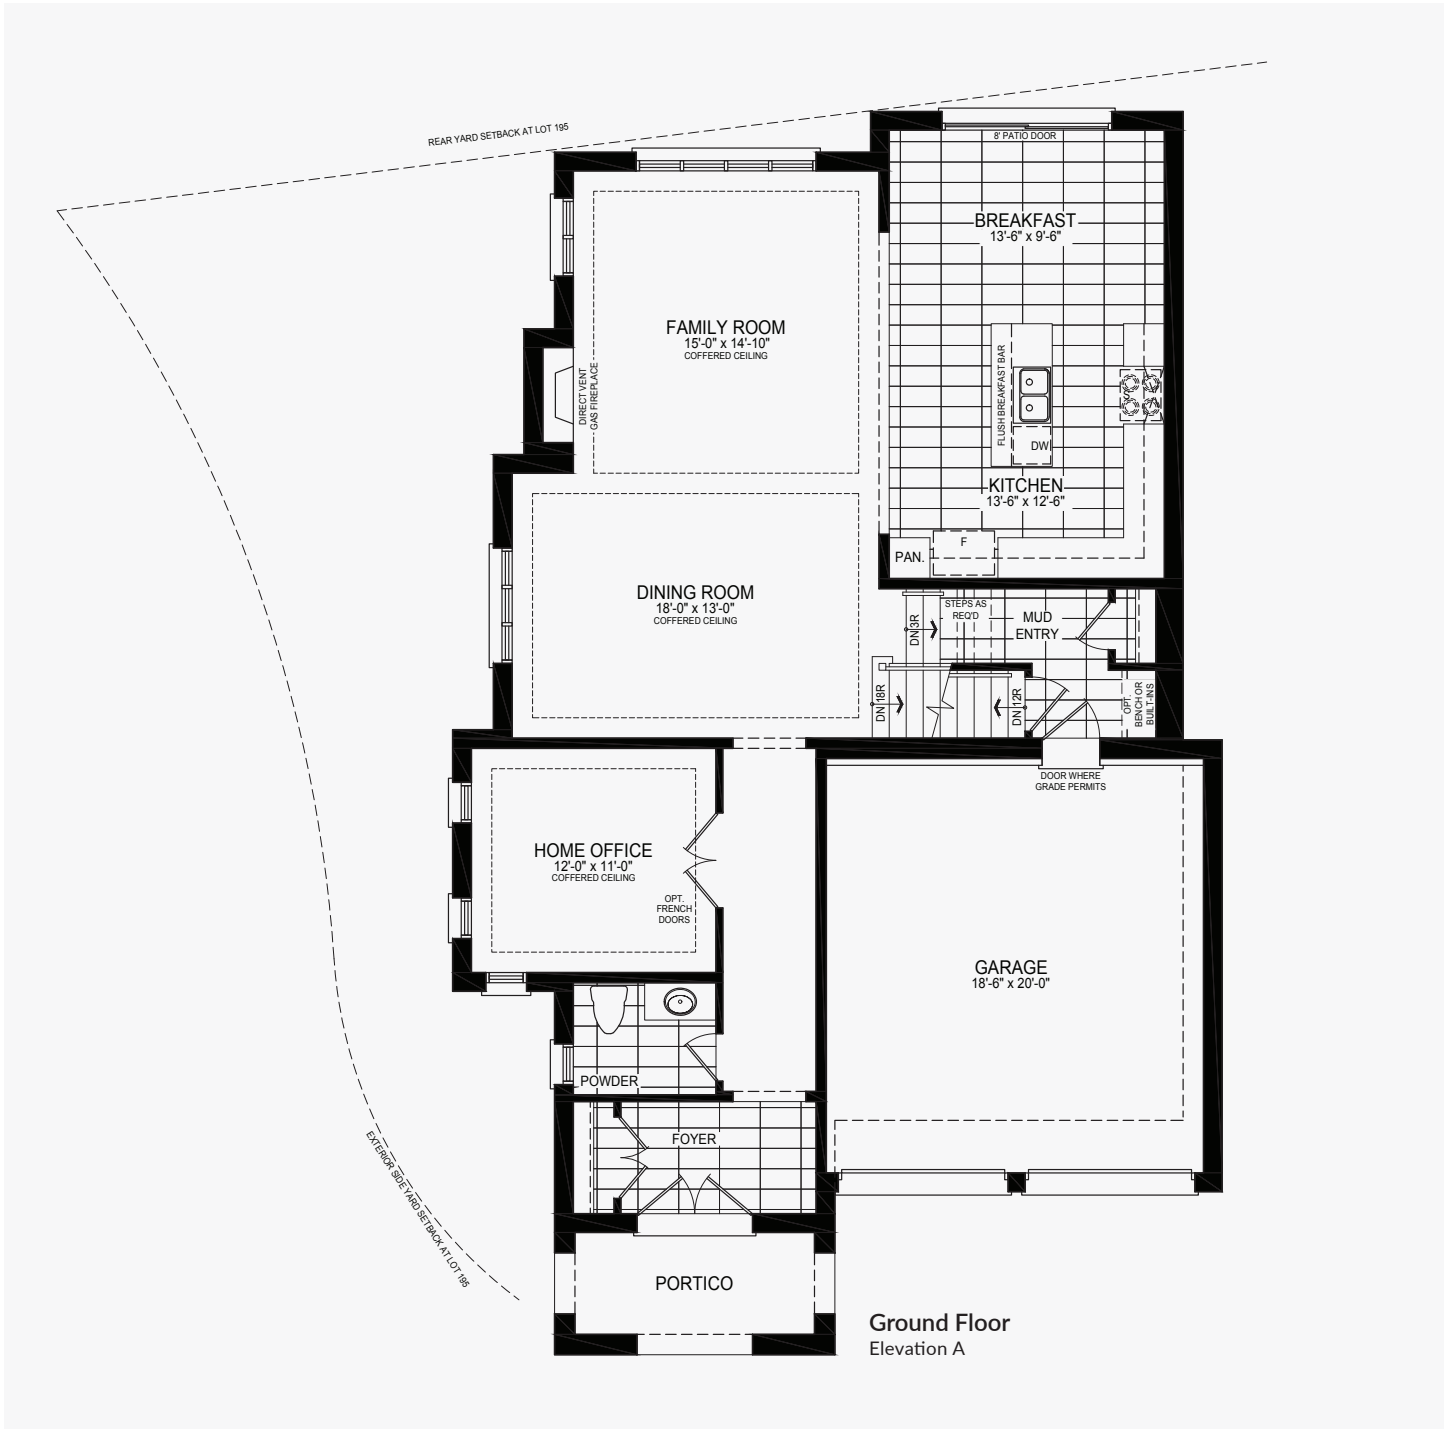

Bran

Castles of Caledon
Modified Corner | 3,050 sq. ft.