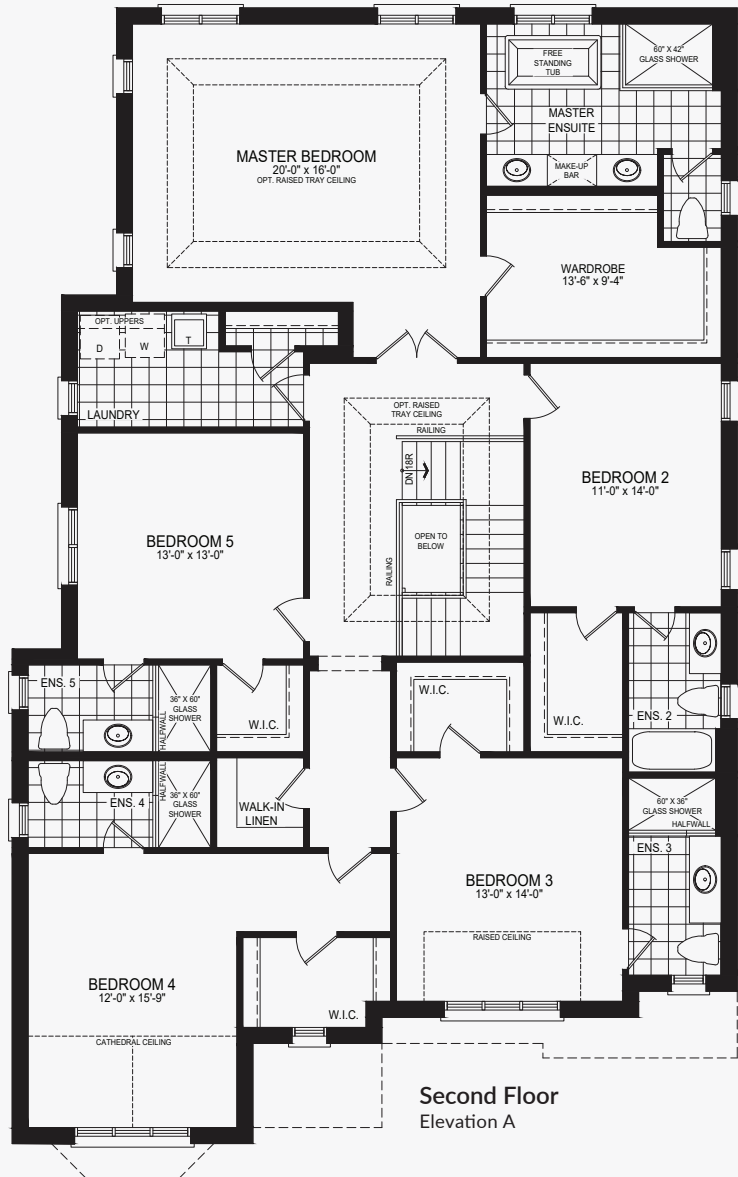

# Raja

Castles of Caledon

Elevation A | 4,190 sq. ft.

**Ground Floor**  
w/partial opt. in-law suite  
Elevation A

**Ground Floor**  
w/partial opt. 6th bedroom  
Elevation A

**Second Floor**  
Elevation A