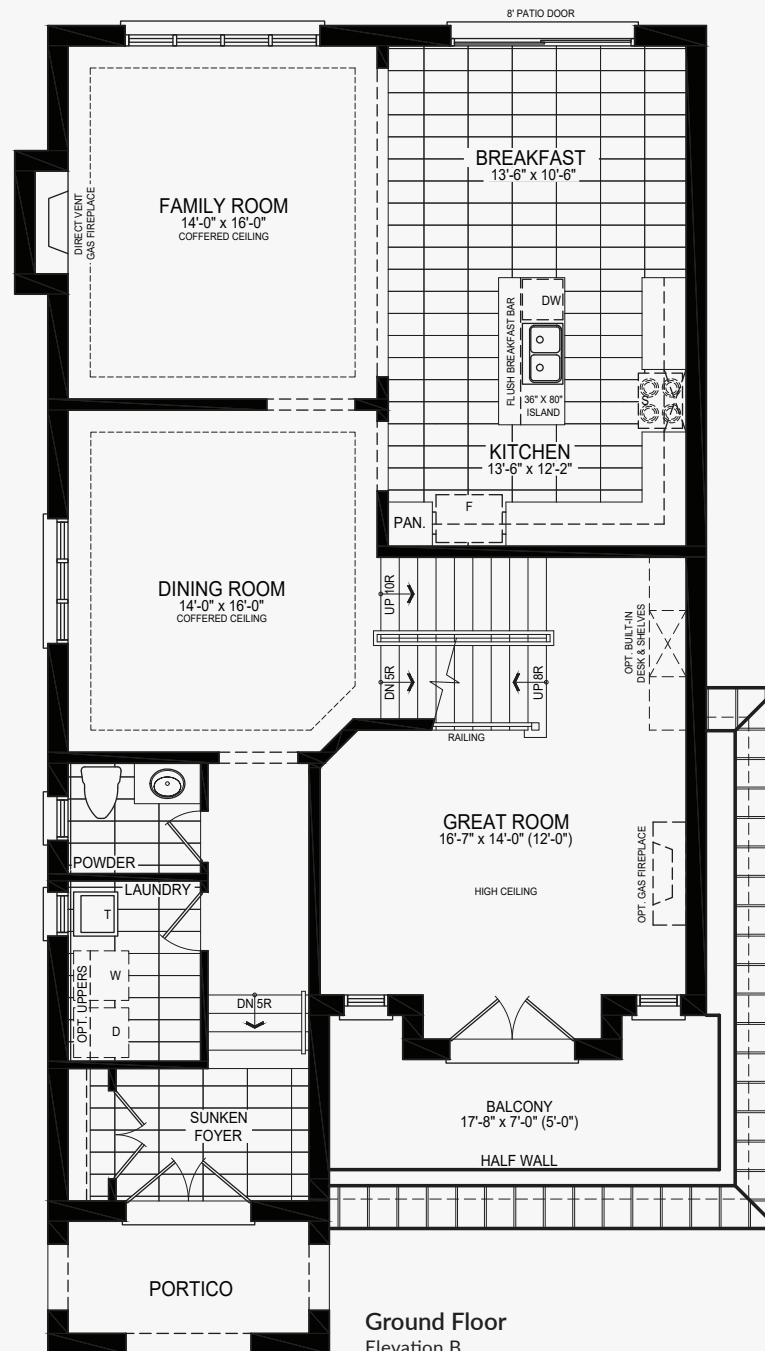

Royal

Castles of Caledon

Elevation B | 3,034 sq. ft.