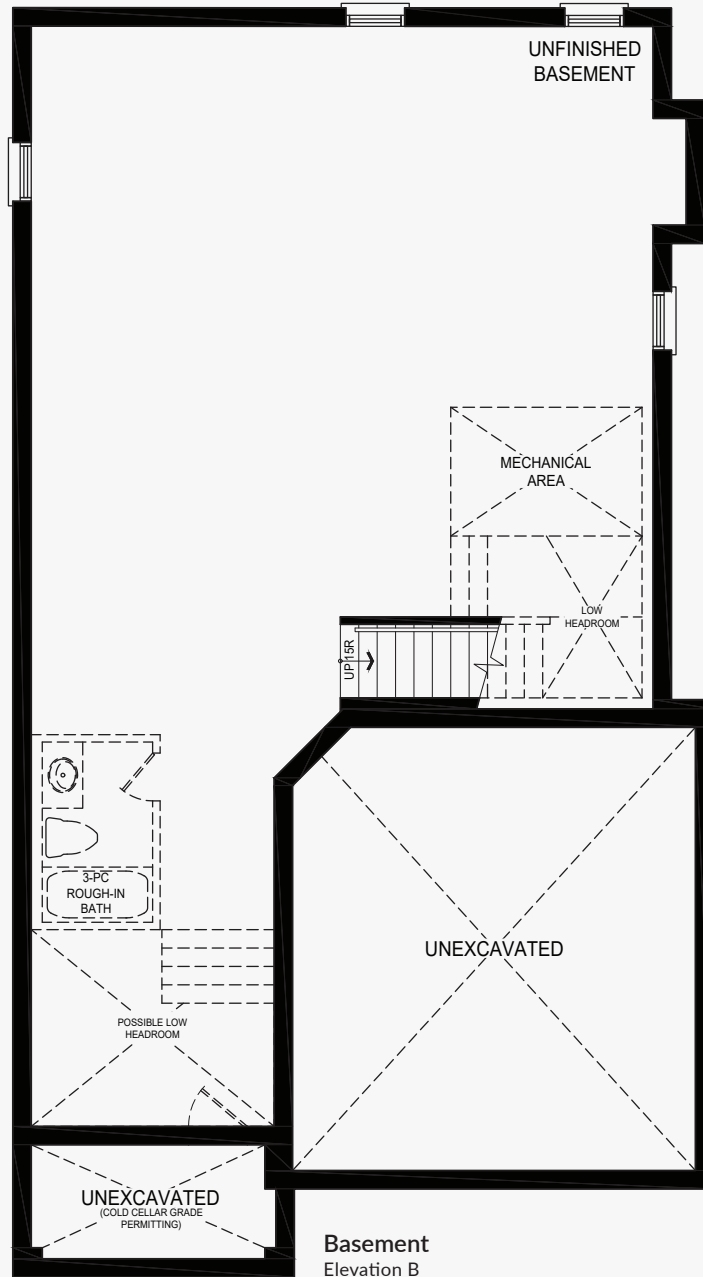

# Pena

Castles of Caledon

Elevation B | 2,546 sq. ft.

Ground Floor  
Elevation B

Second Floor  
Elevation B

Basement  
Elevation B

# Rex

Castles of Caledon

Elevation A | 2,730 sq. ft.

Basement  
Elevation A

# Rex

Castles of Caledon

Elevation B | 2,714 sq. ft.

# Bran

Castles of Caledon  
Modified Corner | 3,050 sq. ft.