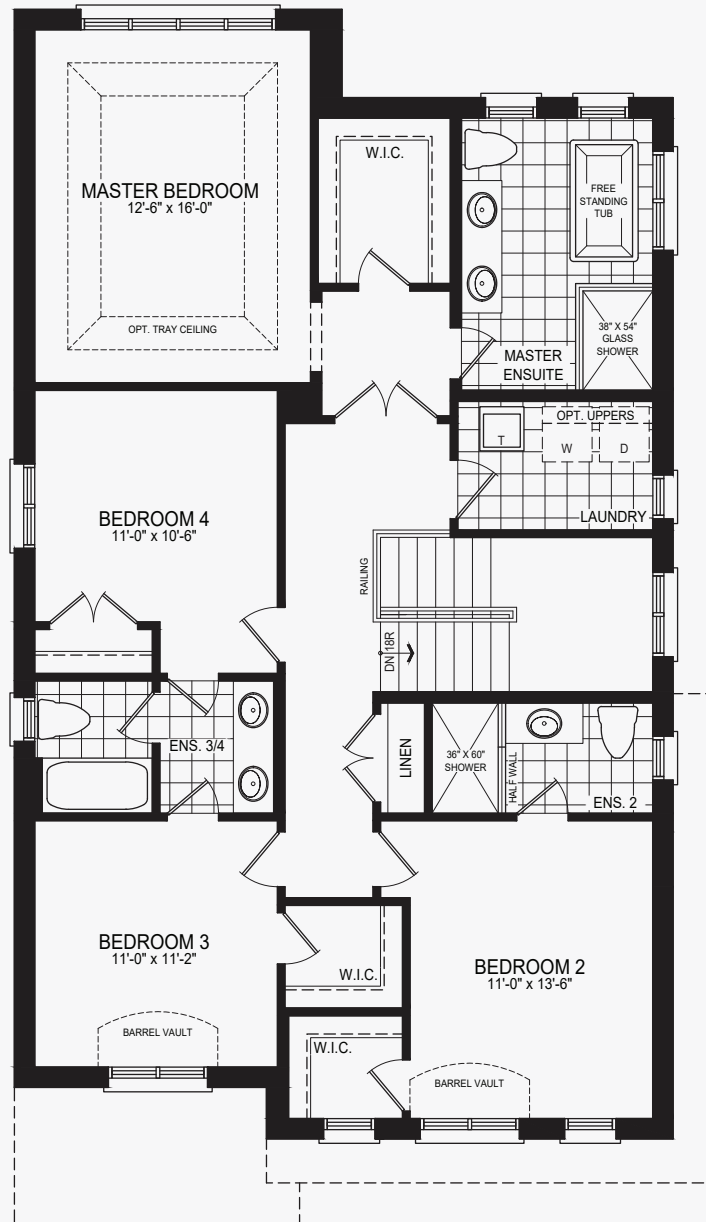

# Pena

Castles of Caledon

Elevation A | 2,570 sq. ft.

ELEVATION A

Ground Floor  
Elevation A

Second Floor  
Elevation A

Basement  
Elevation A

# Pena

Castles of Caledon

Elevation B | 2,546 sq. ft.

Ground Floor  
Elevation B

Second Floor  
Elevation B

Basement  
Elevation B

# Rex

Castles of Caledon

Elevation A | 2,730 sq. ft.

Basement  
Elevation A

# Rex

Castles of Caledon

Elevation B | 2,714 sq. ft.