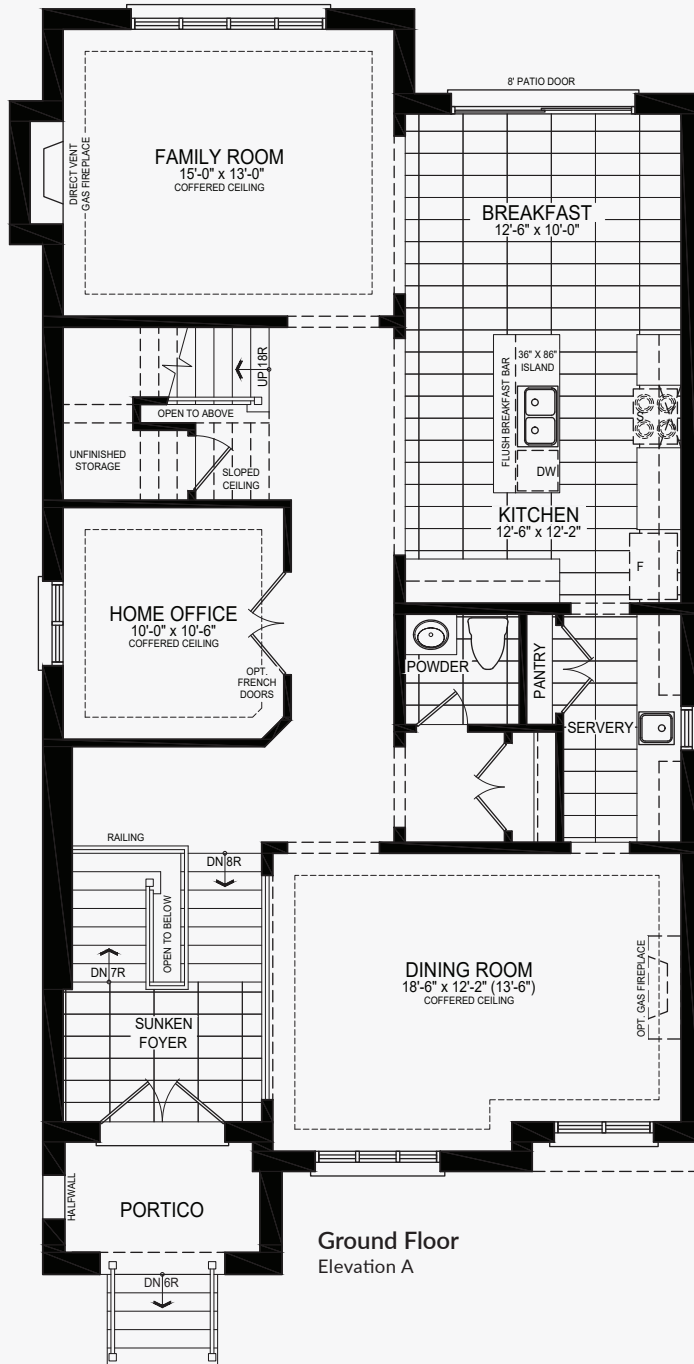

## Castles of Caledon

Elevation B | 3,034 sq. ft.

Basement  
Elevation B

# Shah

Castles of Caledon

Elevation A | 3,086 sq. ft.

Ground Floor  
Elevation A

Ground Floor  
w/partial opt. spice kitchen  
Elevation A

# Shah

Castles of Caledon

Elevation B | 3,078 sq. ft.

**Ground Floor**  
Elevation B

**Ground Floor**  
w/partial opt. spice kitchen  
Elevation B

Basement  
Elevation B