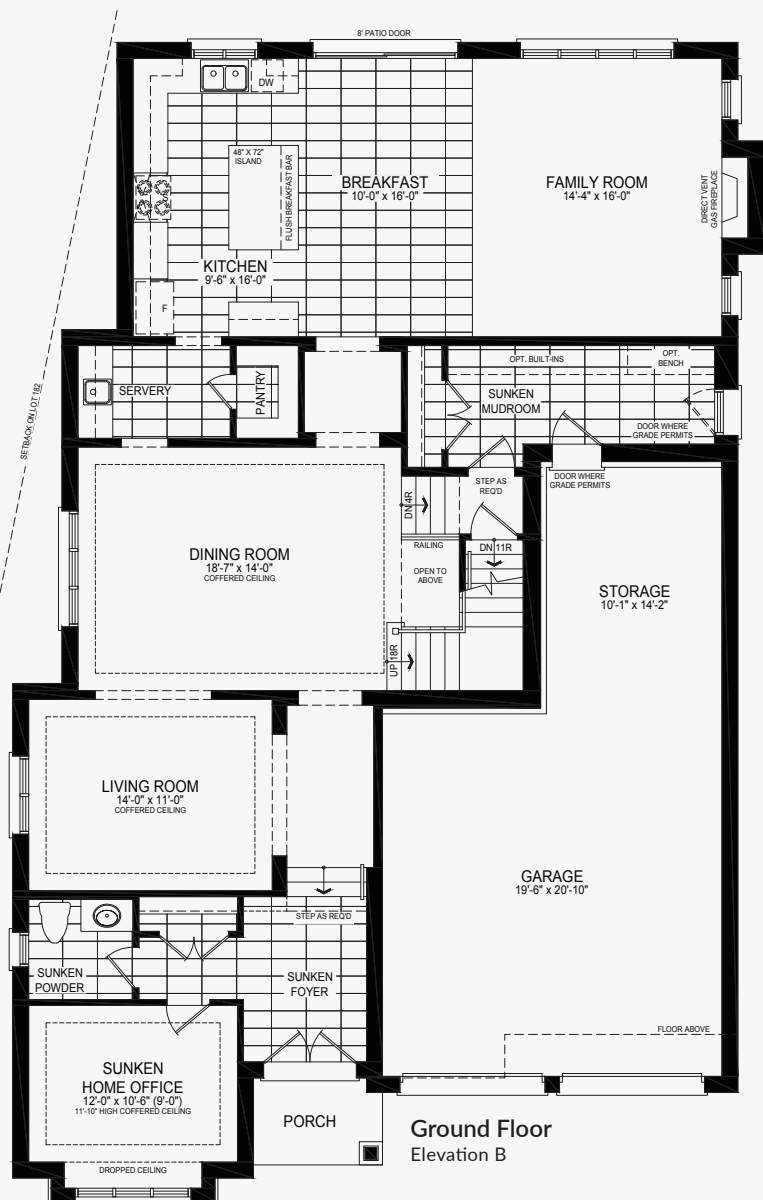

Ground Floor
Elevation B