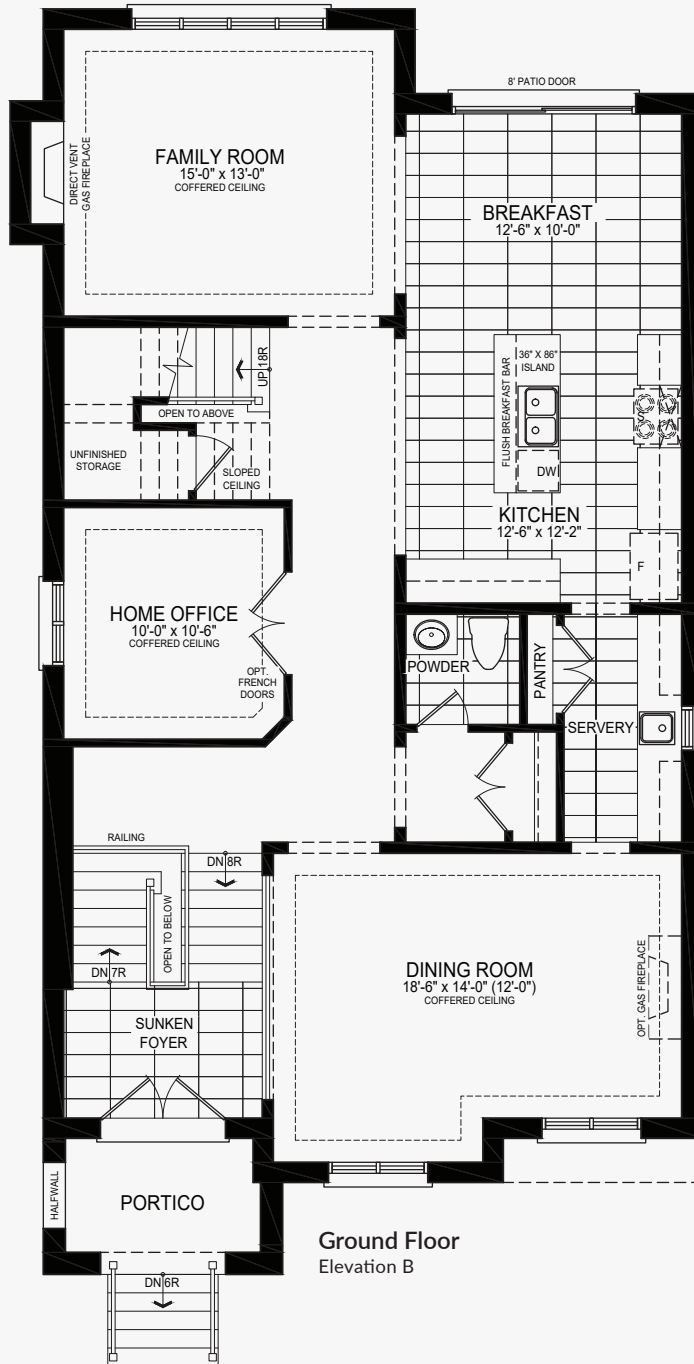

## Castles of Caledon

Elevation B | 3,034 sq. ft.

Basement  
Elevation B

# Shah

Castles of Caledon

Elevation A | 3,086 sq. ft.

Ground Floor  
Elevation A

Ground Floor  
w/partial opt. spice kitchen  
Elevation A

# Shah

Castles of Caledon

Elevation B | 3,078 sq. ft.

**Ground Floor**  
Elevation B

**Ground Floor**  
w/partial opt. spice kitchen  
Elevation B

Basement  
Elevation B