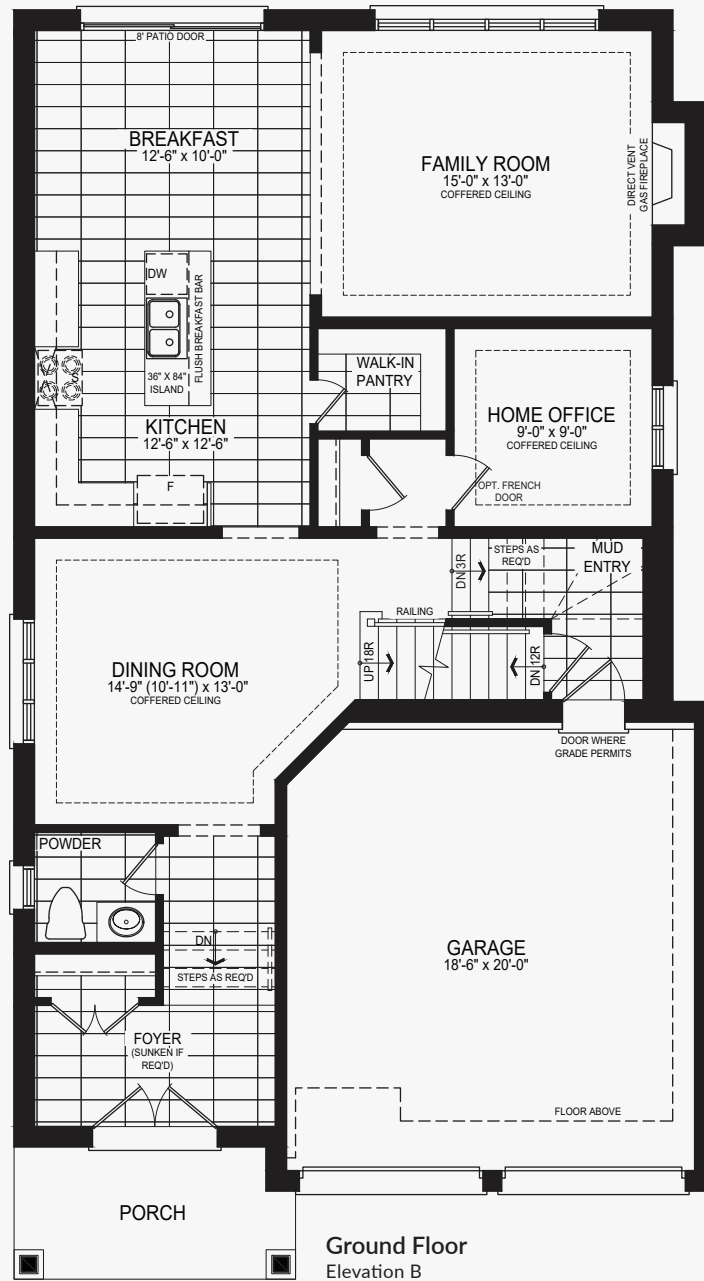

# Pena

Castles of Caledon

Elevation A | 2,570 sq. ft.

ELEVATION A

Ground Floor  
Elevation A

Second Floor  
Elevation A

Basement  
Elevation A

# Pena

Castles of Caledon

Elevation B | 2,546 sq. ft.

Ground Floor  
Elevation B

Second Floor  
Elevation B

Basement  
Elevation B

# Rex

Castles of Caledon

Elevation A | 2,730 sq. ft.

Basement  
Elevation A

# Rex

Castles of Caledon

Elevation B | 2,714 sq. ft.