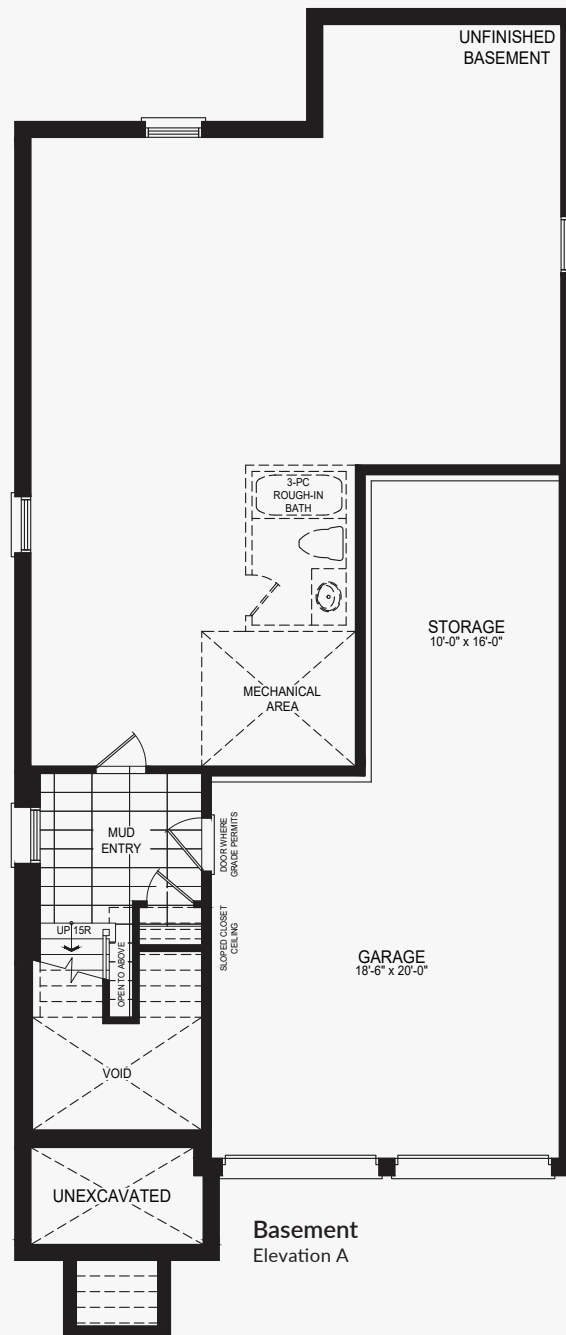

Chambord

Castles of Caledon

Elevation A | 3,521 sq. ft.