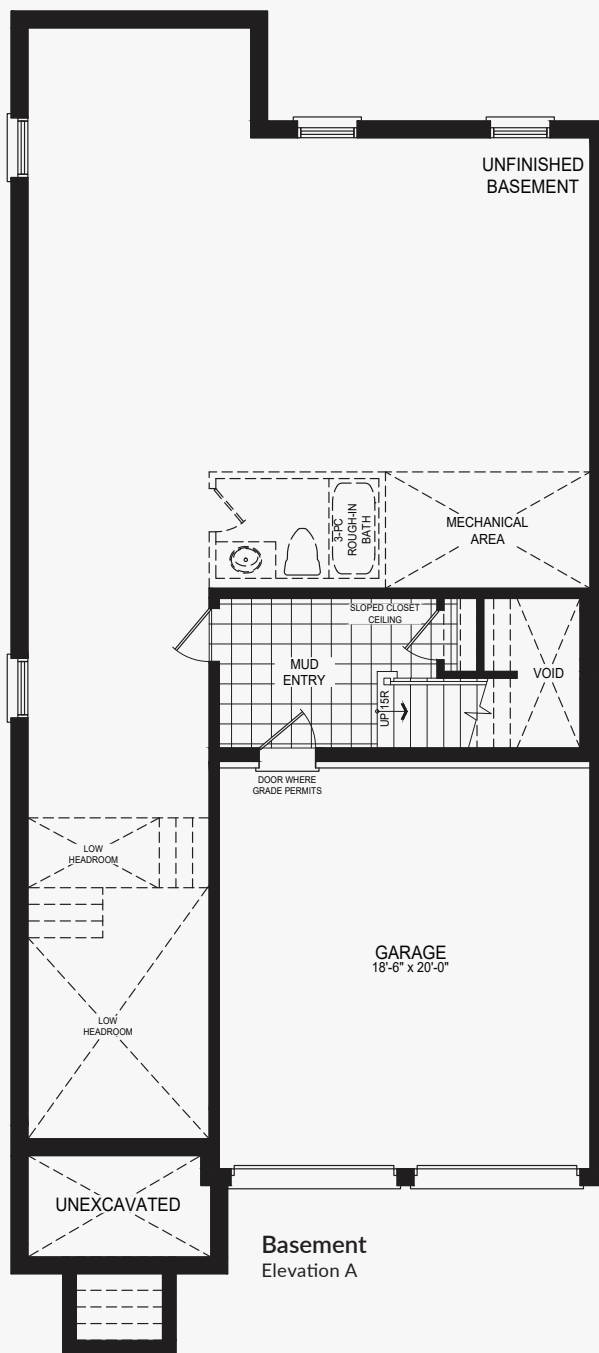

Darbar

Castles of Caledon

Elevation A | 3,390 sq. ft.

Basement
Elevation A