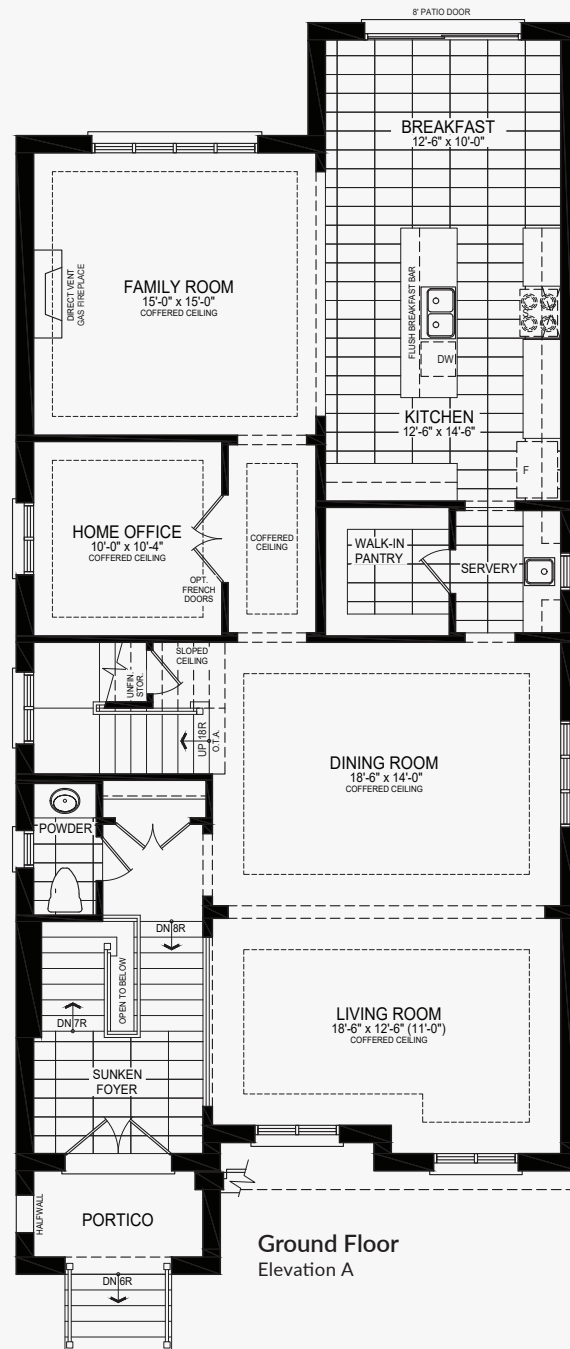

# Chambord

Castles of Caledon

Elevation A | 3,521 sq. ft.

# Chambord

Castles of Caledon

Elevation A | 3,521 sq. ft.

Ground Floor  
w/partial opt. spice kitchen  
Elevation A

Ground Floor  
w/partial opt. 2-sided fireplace  
Elevation A