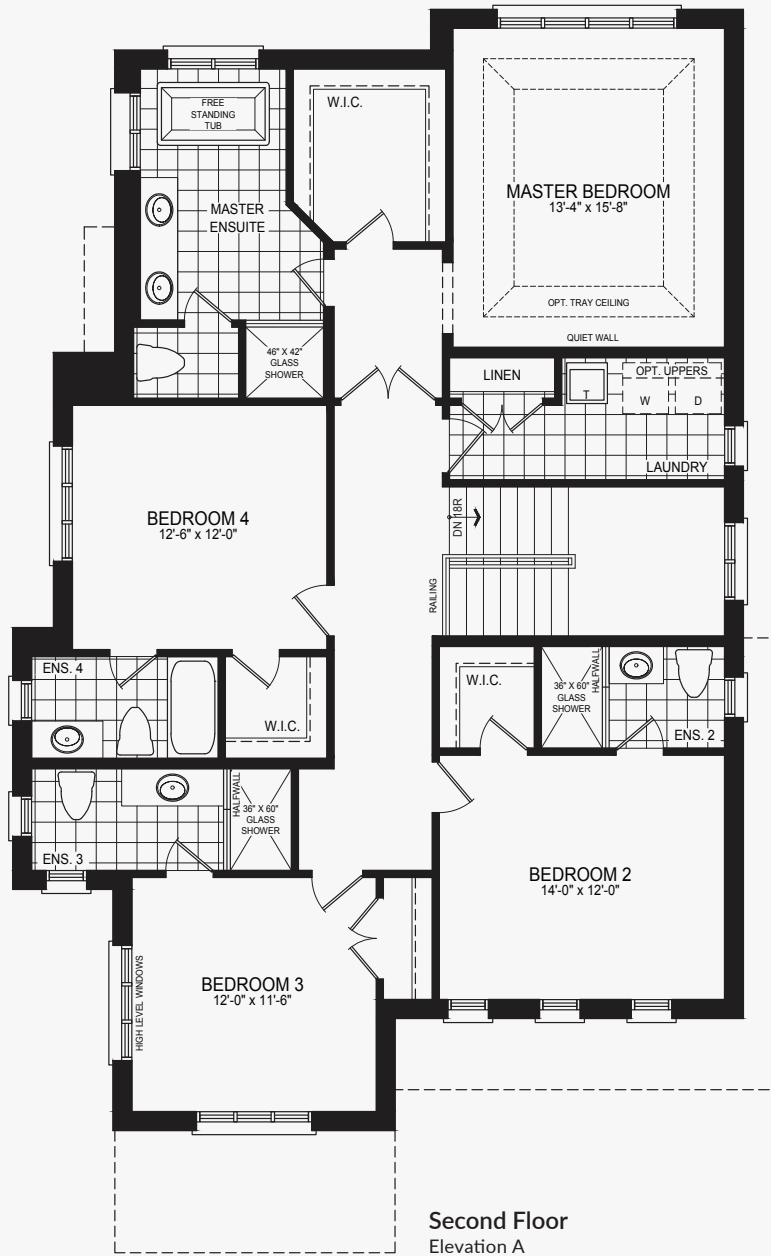

# Rex

Castles of Caledon

Elevation A | 2,730 sq. ft.

Basement  
Elevation A

# Rex

Castles of Caledon

Elevation B | 2,714 sq. ft.

# Bran

Castles of Caledon  
Modified Corner | 3,050 sq. ft.