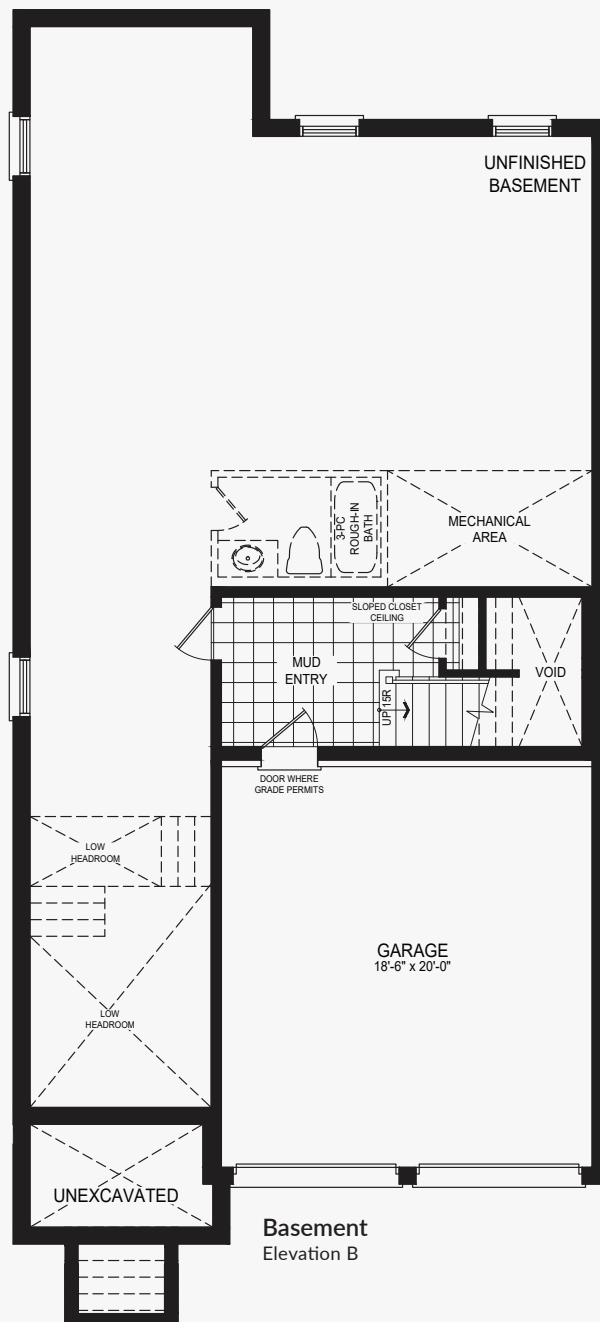

Darbar

Castles of Caledon

Elevation B | 3,337 sq. ft.

Basement
Elevation B