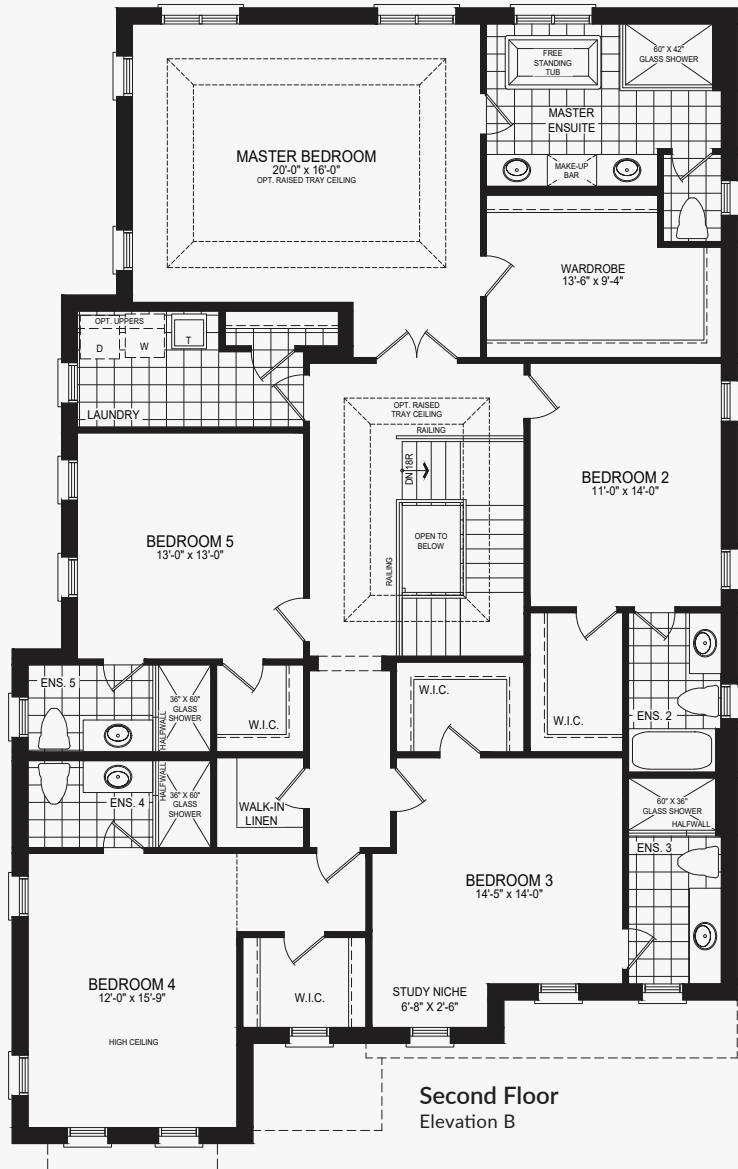

# Raja

Castles of Caledon

Elevation B | 4,190 sq. ft.

**Ground Floor**  
w/partial opt. in-law suite  
Elevation B

**Ground Floor**  
w/partial opt. 6th bedroom  
Elevation B

**Second Floor**  
Elevation B