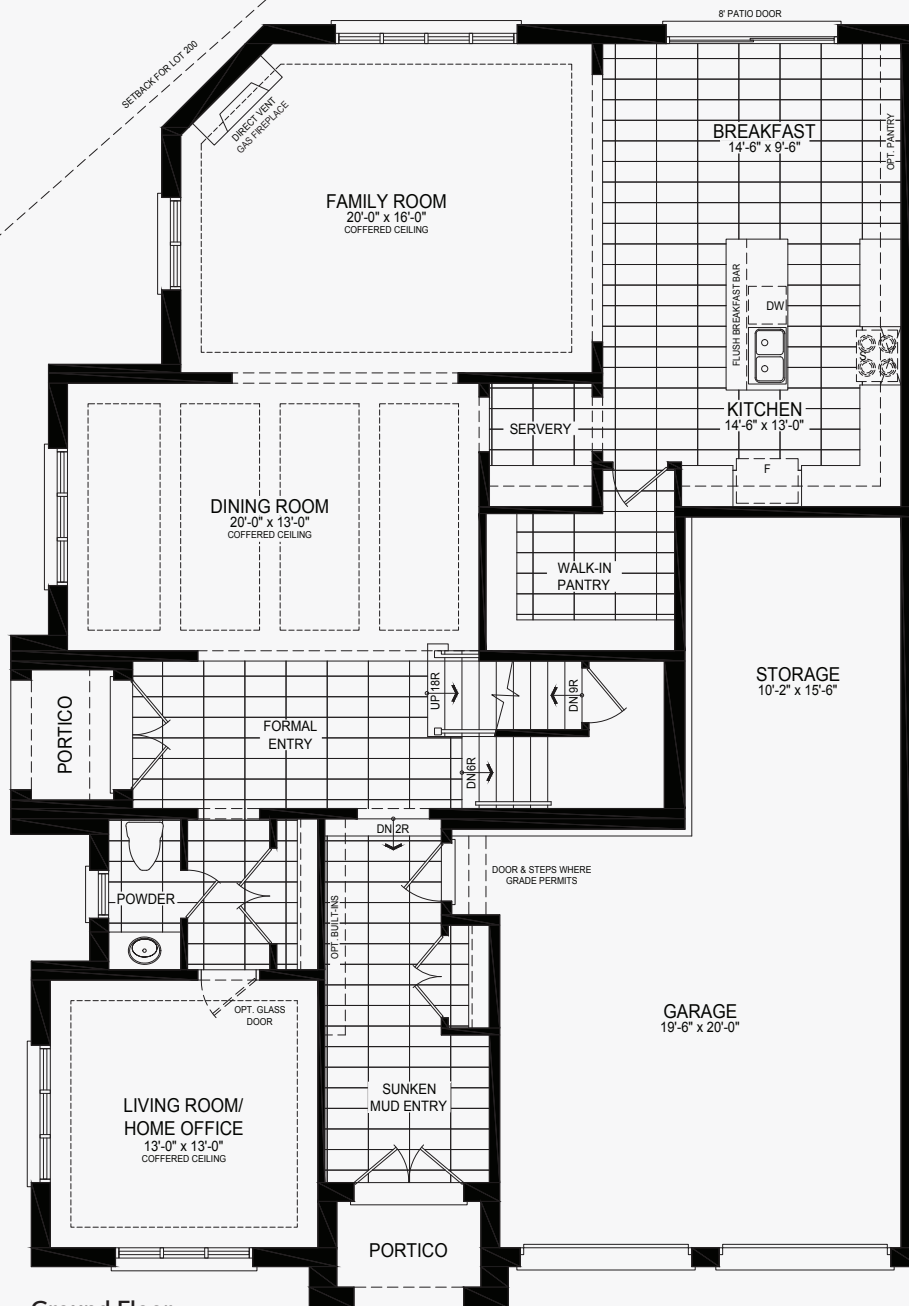

Rani

Castles of Caledon

Elevation A | 4,146 sq. ft.

Ground Floor
Elevation A