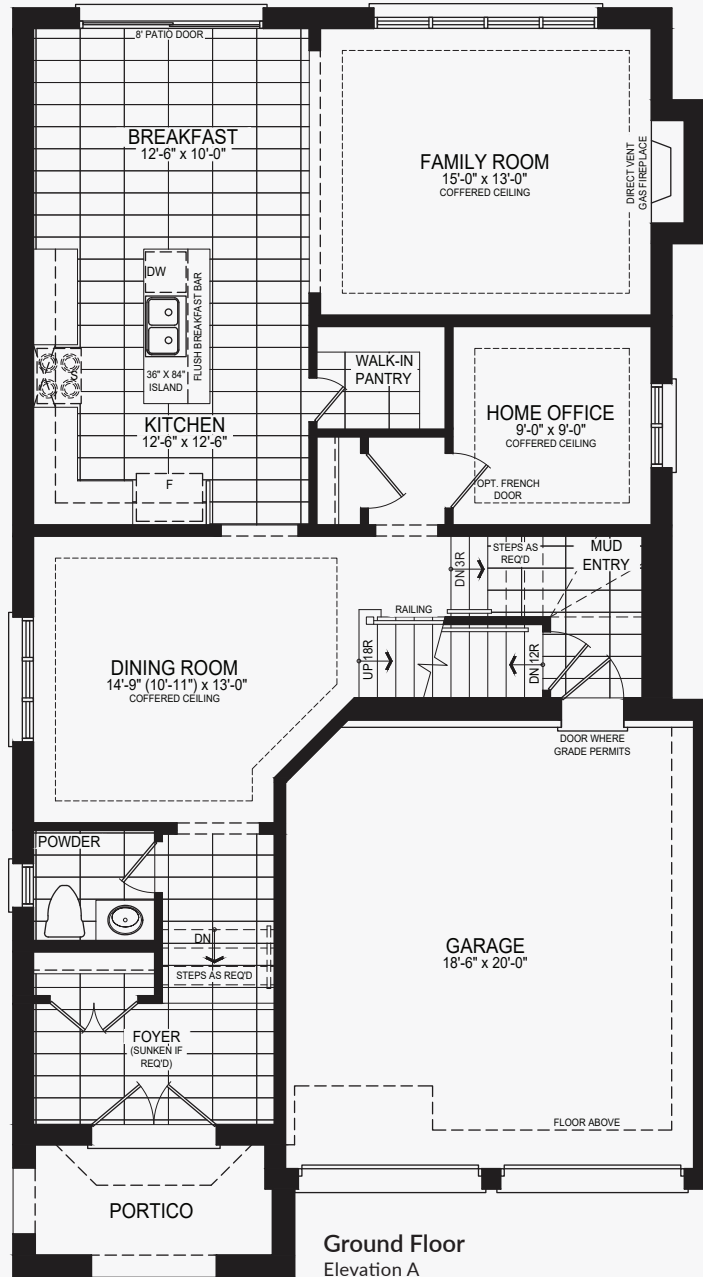

# Pena

Castles of Caledon

Elevation A | 2,570 sq. ft.

ELEVATION A

Ground Floor  
Elevation A

Second Floor  
Elevation A

Basement  
Elevation A

# Pena

Castles of Caledon

Elevation B | 2,546 sq. ft.

Ground Floor  
Elevation B

Second Floor  
Elevation B

Basement  
Elevation B

# Rex

Castles of Caledon

Elevation A | 2,730 sq. ft.

Basement  
Elevation A

# Rex

Castles of Caledon

Elevation B | 2,714 sq. ft.