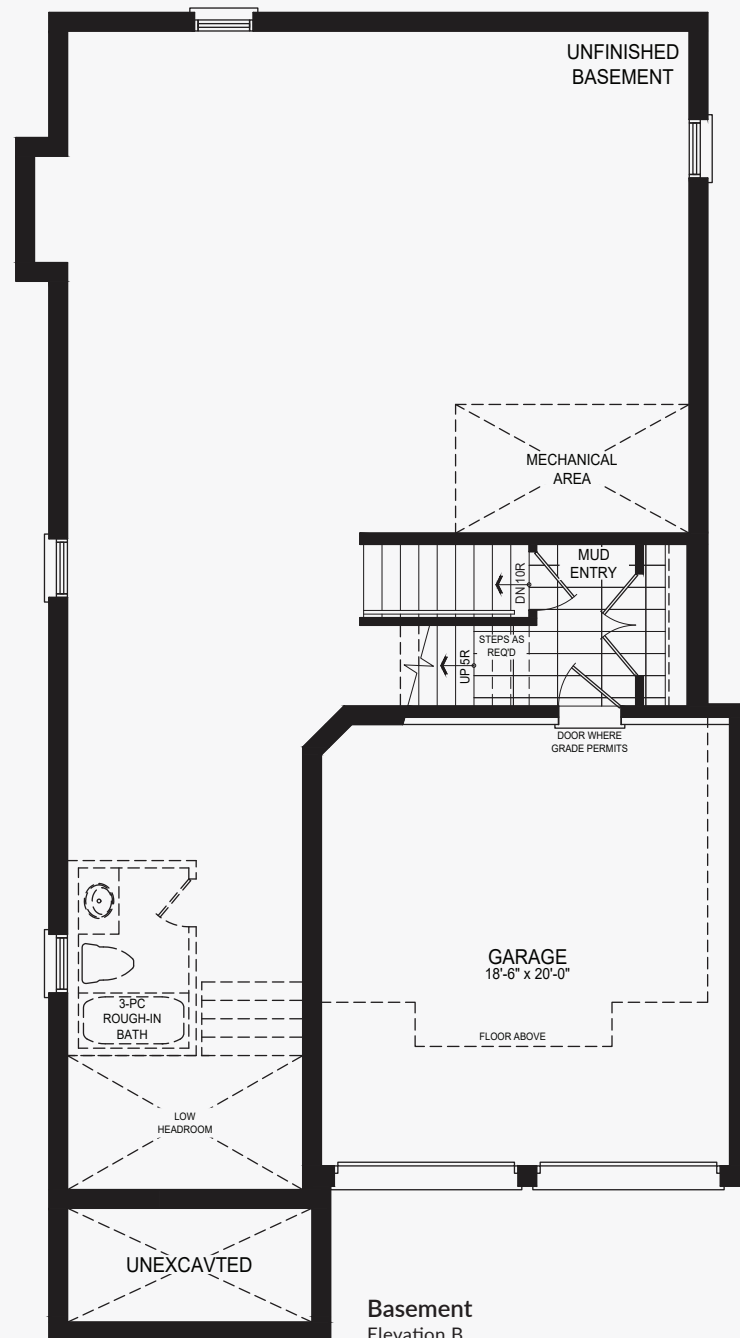

Basement
Elevation B