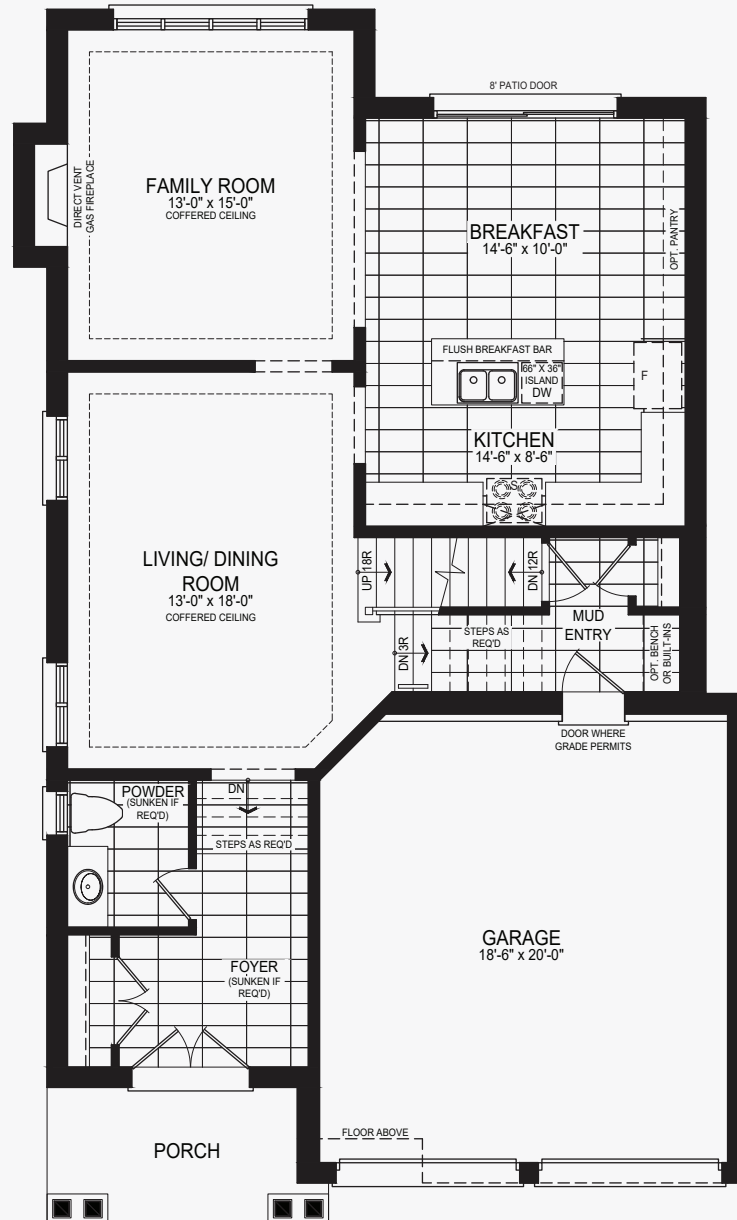

# Pena

Castles of Caledon

Elevation A | 2,570 sq. ft.

ELEVATION A

Ground Floor  
Elevation A

Second Floor  
Elevation A

Basement  
Elevation A

# Pena

Castles of Caledon

Elevation B | 2,546 sq. ft.

Ground Floor  
Elevation B

Second Floor  
Elevation B

Basement  
Elevation B

# Rex

Castles of Caledon

Elevation A | 2,730 sq. ft.

Basement  
Elevation A

# Rex

Castles of Caledon

Elevation B | 2,714 sq. ft.