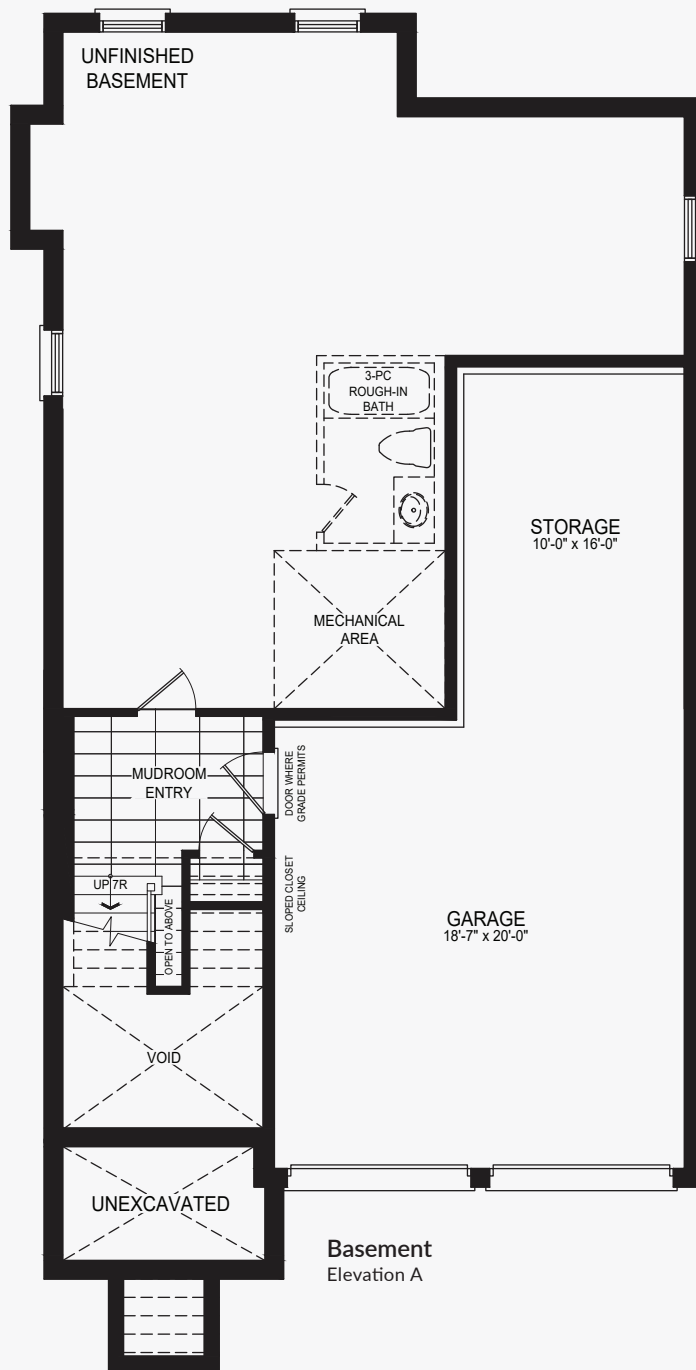

# Shah

Castles of Caledon

Elevation A | 3,086 sq. ft.

Ground Floor  
Elevation A

Ground Floor  
w/partial opt. spice kitchen  
Elevation A

# Shah

Castles of Caledon

Elevation B | 3,078 sq. ft.

**Ground Floor**  
Elevation B

**Ground Floor**  
w/partial opt. spice kitchen  
Elevation B

Basement  
Elevation B