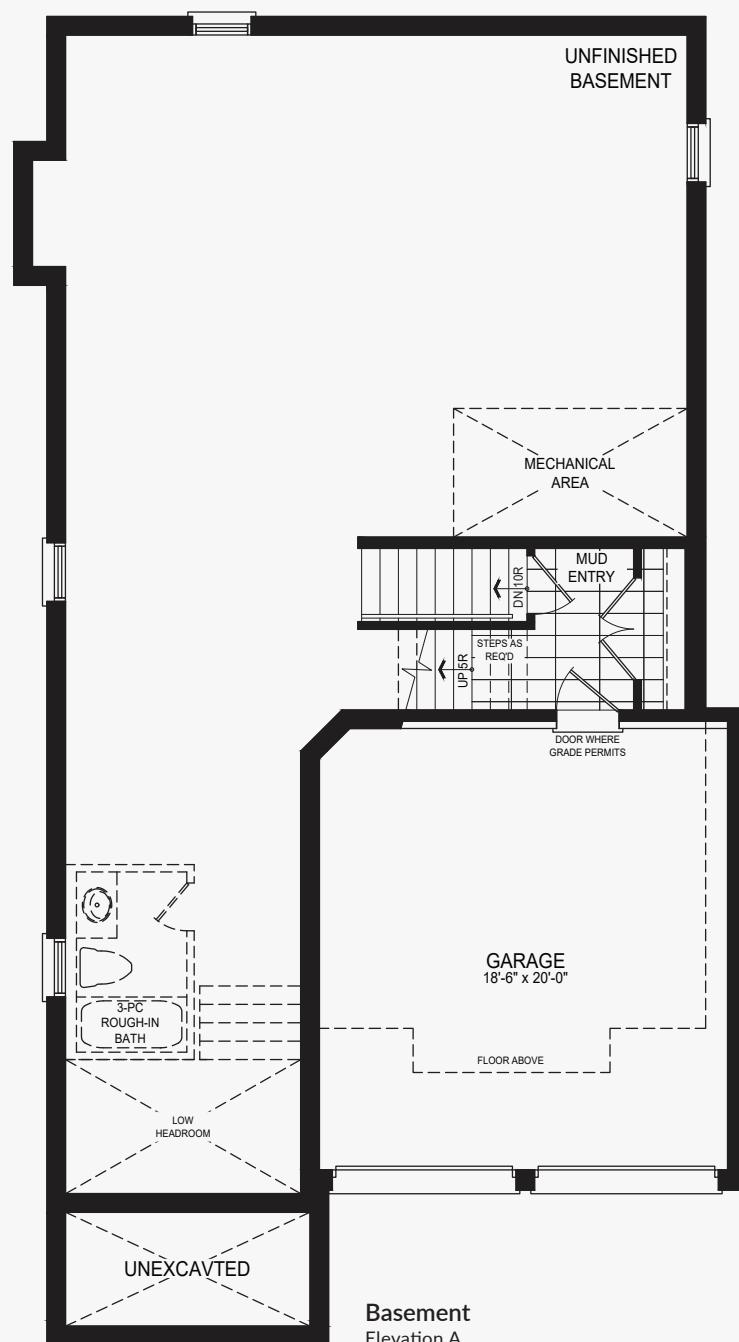

## Castles of Caledon

Elevation A | 3,066 sq. ft.

Basement  
Elevation A