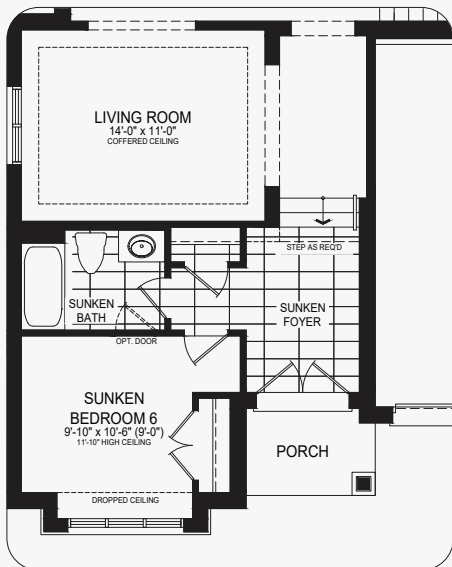

Ground Floor
w/partial opt. 6th bedroom
Elevation B