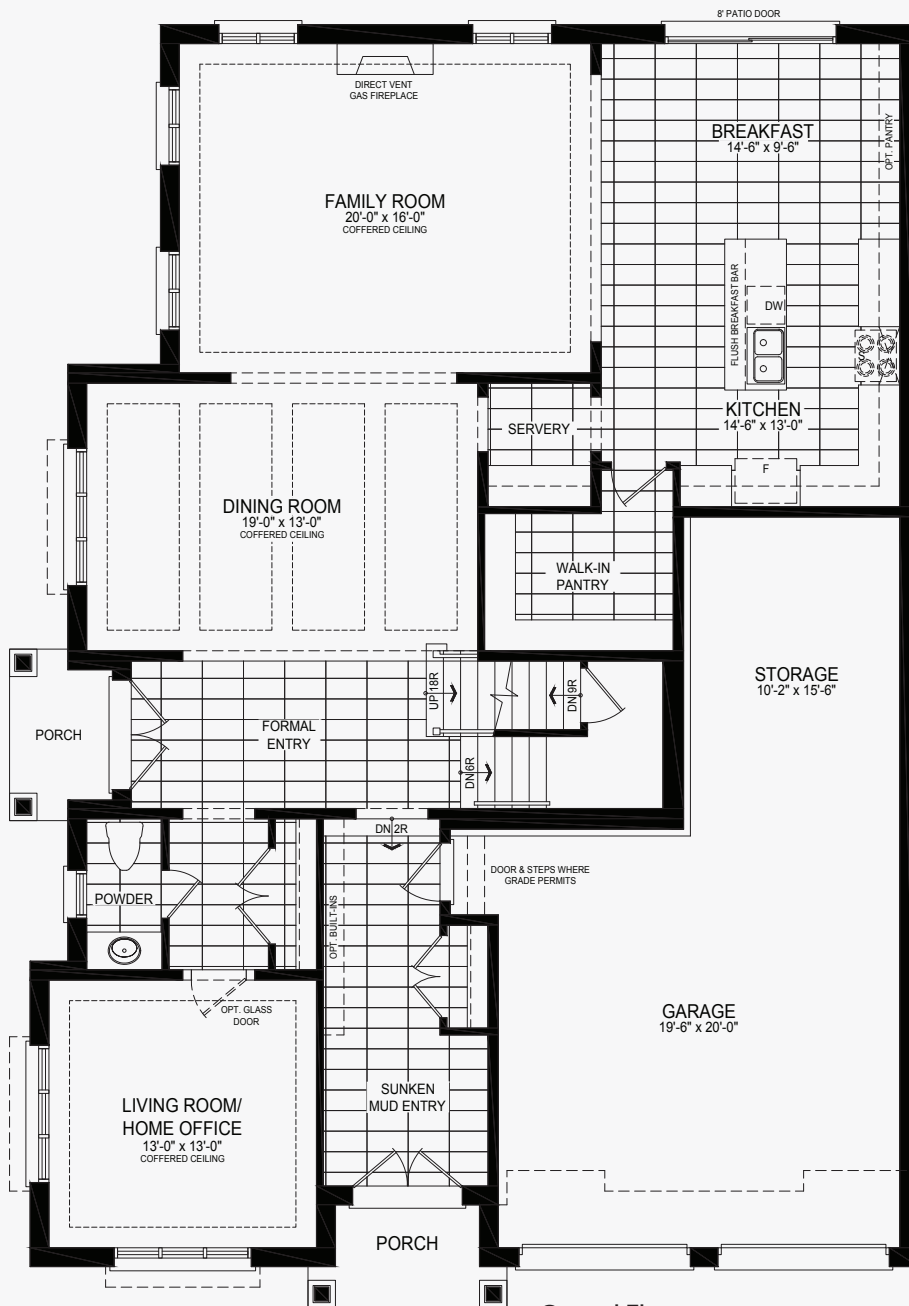

Rani

Castles of Caledon

Elevation B | 4,140 sq. ft.

Ground Floor
Elevation B