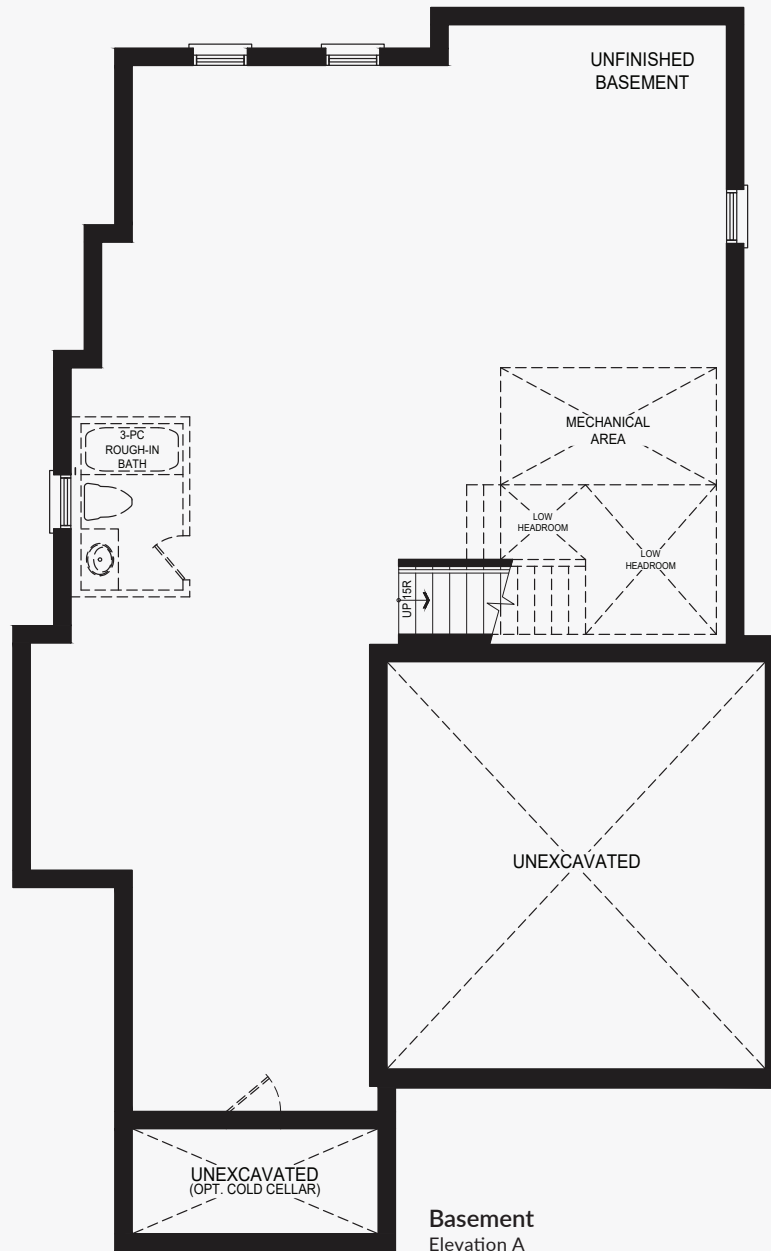

# Bran

Castles of Caledon  
Modified Corner | 3,050 sq. ft.