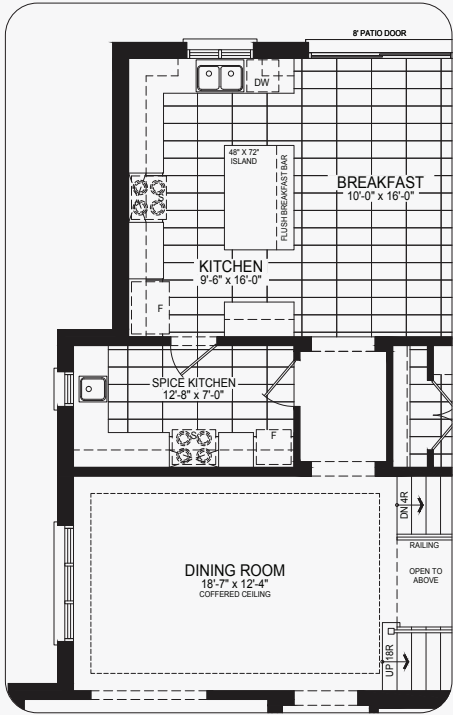

# Raja

Castles of Caledon

Elevation B | 4,190 sq. ft.

Ground Floor  
w/partial opt. spice kitchen  
Elevation B

Ground Floor  
Elevation B