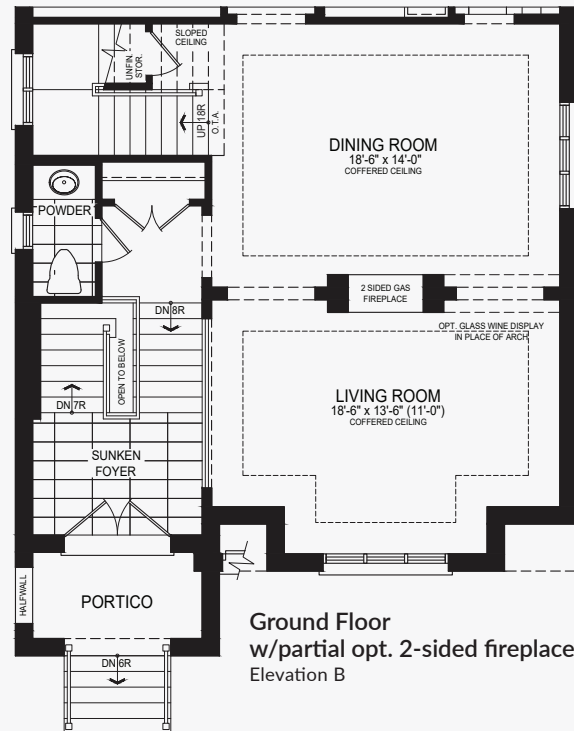

# Chambord

Castles of Caledon

Elevation B | 3,537 sq. ft.

# Chambord

Castles of Caledon

Elevation B | 3,537 sq. ft.

Ground Floor  
w/partial opt. spice kitchen  
Elevation B

Ground Floor  
w/partial opt. 2-sided fireplace  
Elevation B