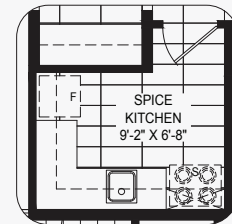

Rani

Castles of Caledon

Elevation B | 4,140 sq. ft.

Ground Floor
w/partial opt. spice kitchen
Elevation B