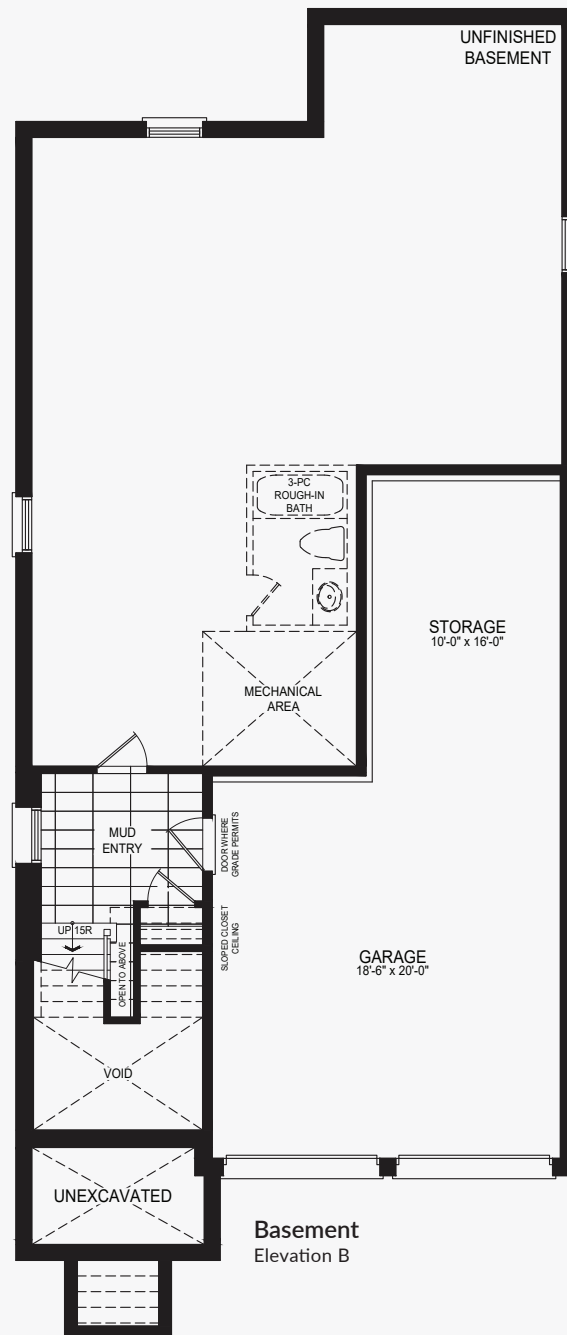

Chambord

Castles of Caledon

Elevation B | 3,537 sq. ft.