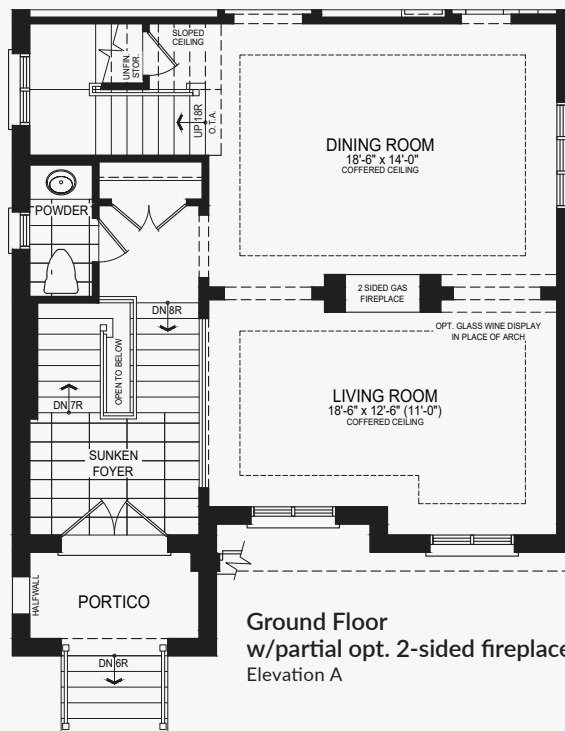

# Chambord

Castles of Caledon

Elevation A | 3,521 sq. ft.

# Chambord

Castles of Caledon

Elevation A | 3,521 sq. ft.

Ground Floor  
w/partial opt. spice kitchen  
Elevation A

Ground Floor  
w/partial opt. 2-sided fireplace  
Elevation A