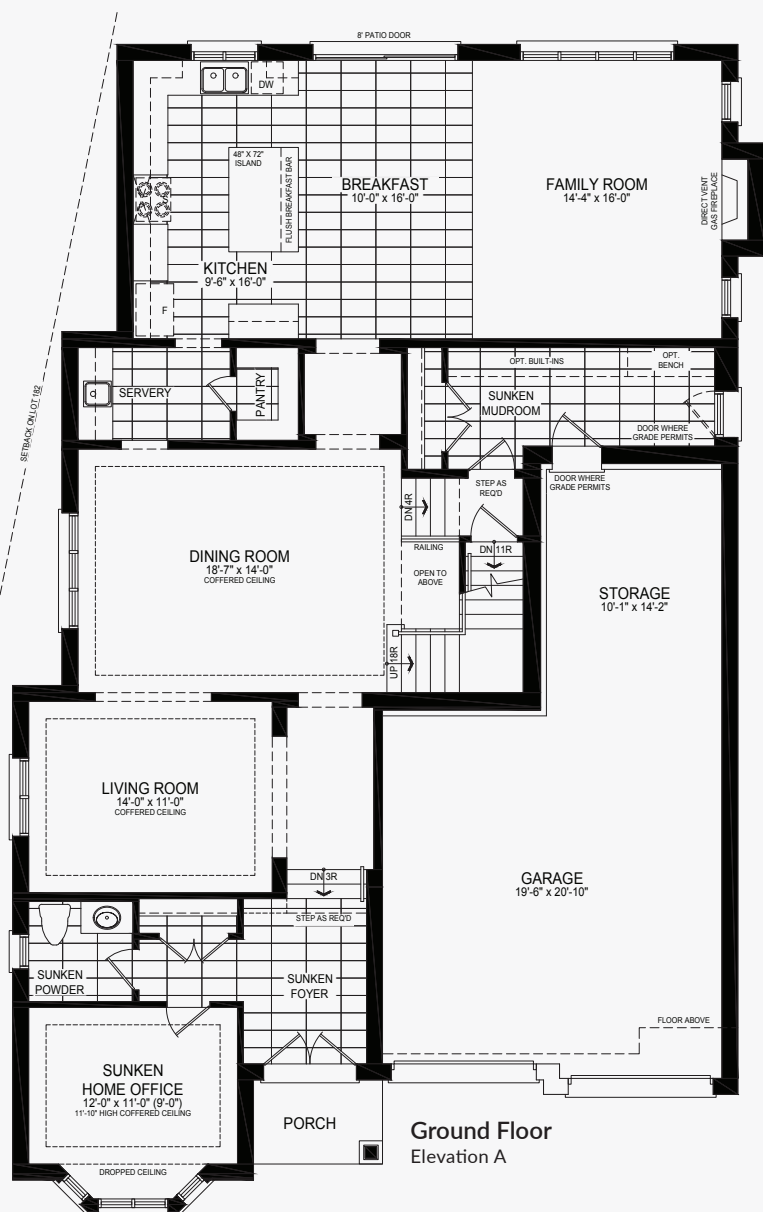

Ground Floor
Elevation A