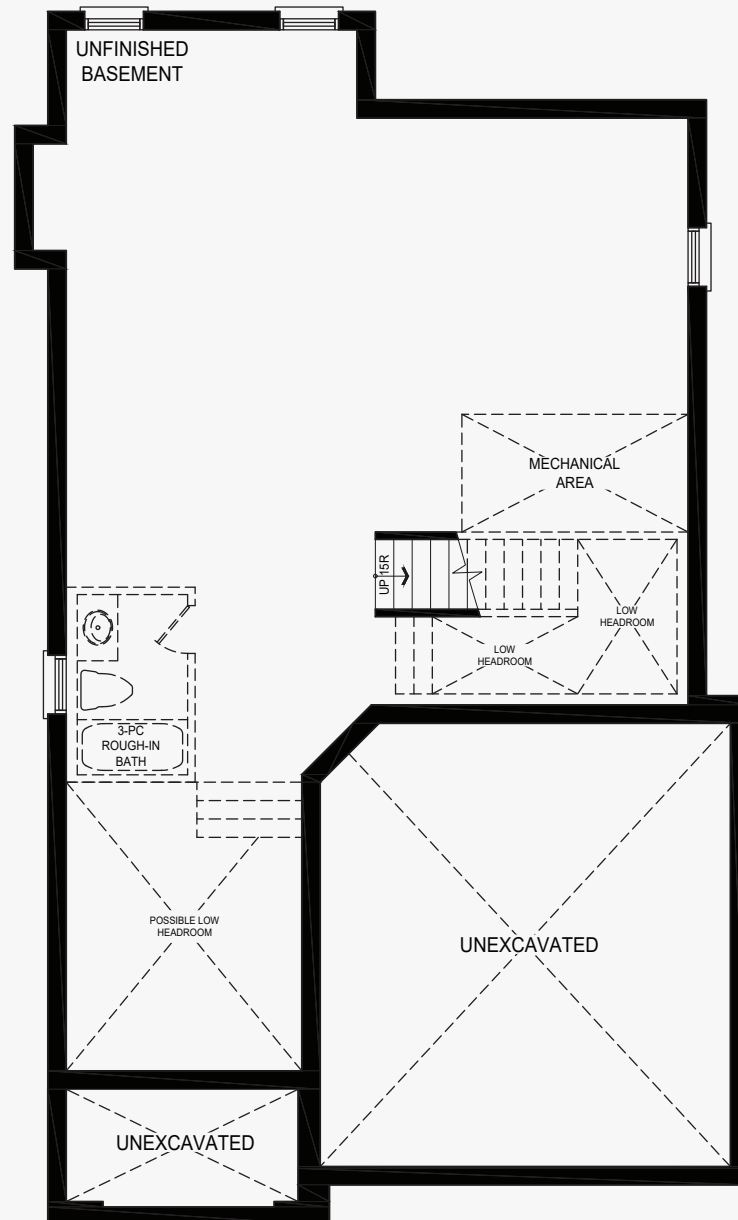

# Pena

Castles of Caledon

Elevation A | 2,570 sq. ft.

ELEVATION A

Ground Floor  
Elevation A

Second Floor  
Elevation A

Basement  
Elevation A

# Pena

Castles of Caledon

Elevation B | 2,546 sq. ft.

Ground Floor  
Elevation B

Second Floor  
Elevation B

Basement  
Elevation B

# Rex

Castles of Caledon

Elevation A | 2,730 sq. ft.

Basement  
Elevation A

# Rex

Castles of Caledon

Elevation B | 2,714 sq. ft.