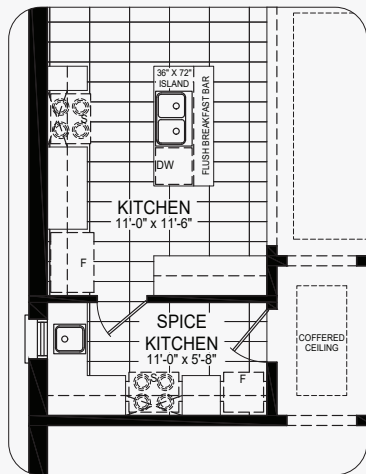

# Darbar

Castles of Caledon

Elevation B | 3,337 sq. ft.

# Darbar

Castles of Caledon

Elevation B | 3,337 sq. ft.

Ground Floor  
w/partial opt. spice kitchen  
Elevation B

Ground Floor  
Elevation B

Second Floor  
Elevation B