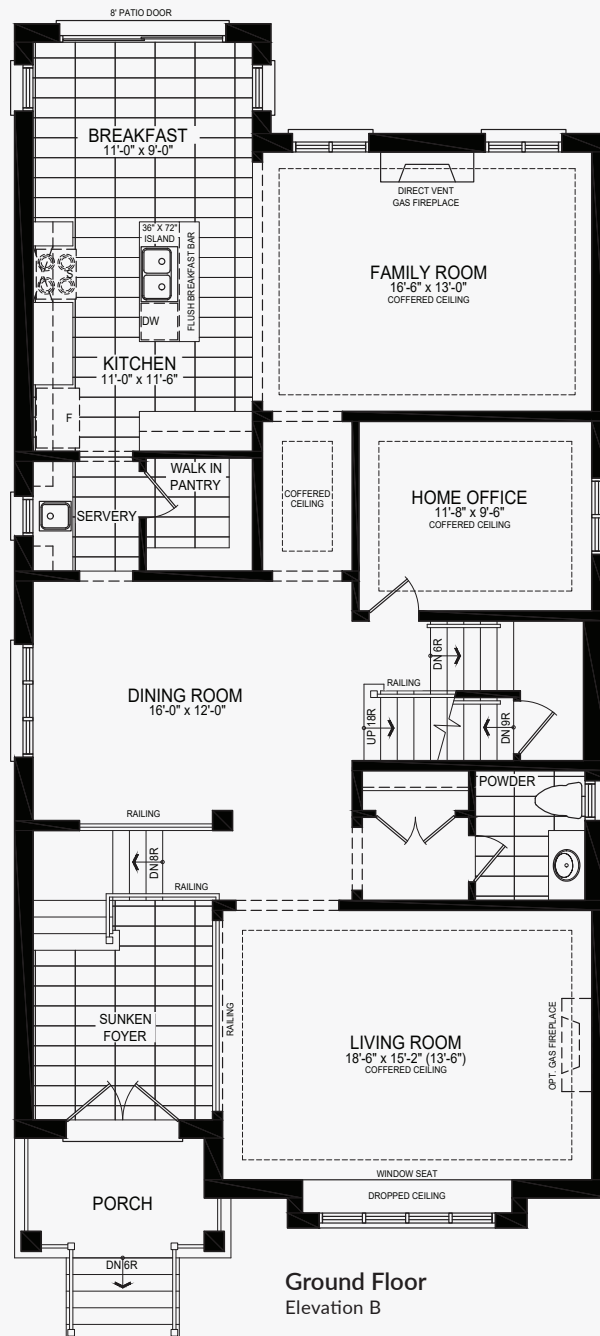

# Darbar

Castles of Caledon

Elevation B | 3,337 sq. ft.

# Darbar

Castles of Caledon

Elevation B | 3,337 sq. ft.

Ground Floor  
w/partial opt. spice kitchen  
Elevation B

Ground Floor  
Elevation B

Second Floor  
Elevation B