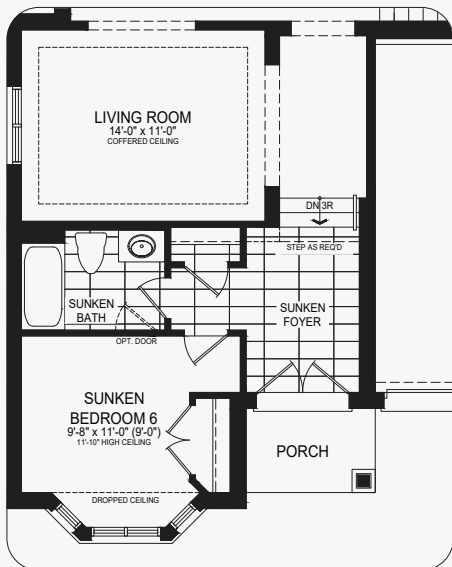

Ground Floor
w/partial opt. 6th bedroom
Elevation A