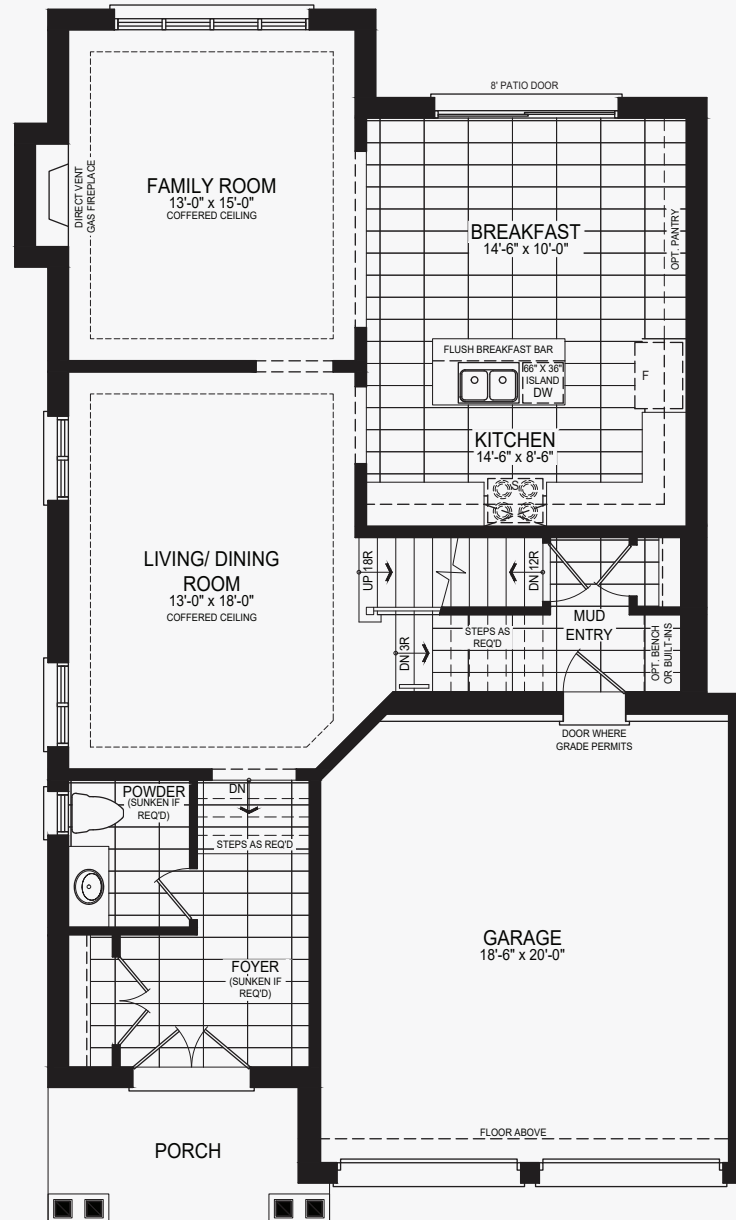

# Pena

Castles of Caledon

Elevation A | 2,570 sq. ft.

ELEVATION A

Ground Floor  
Elevation A

Second Floor  
Elevation A

Basement  
Elevation A

# Pena

Castles of Caledon

Elevation B | 2,546 sq. ft.

Ground Floor  
Elevation B

Second Floor  
Elevation B

Basement  
Elevation B

# Rex

Castles of Caledon

Elevation A | 2,730 sq. ft.

Basement  
Elevation A

# Rex

Castles of Caledon

Elevation B | 2,714 sq. ft.