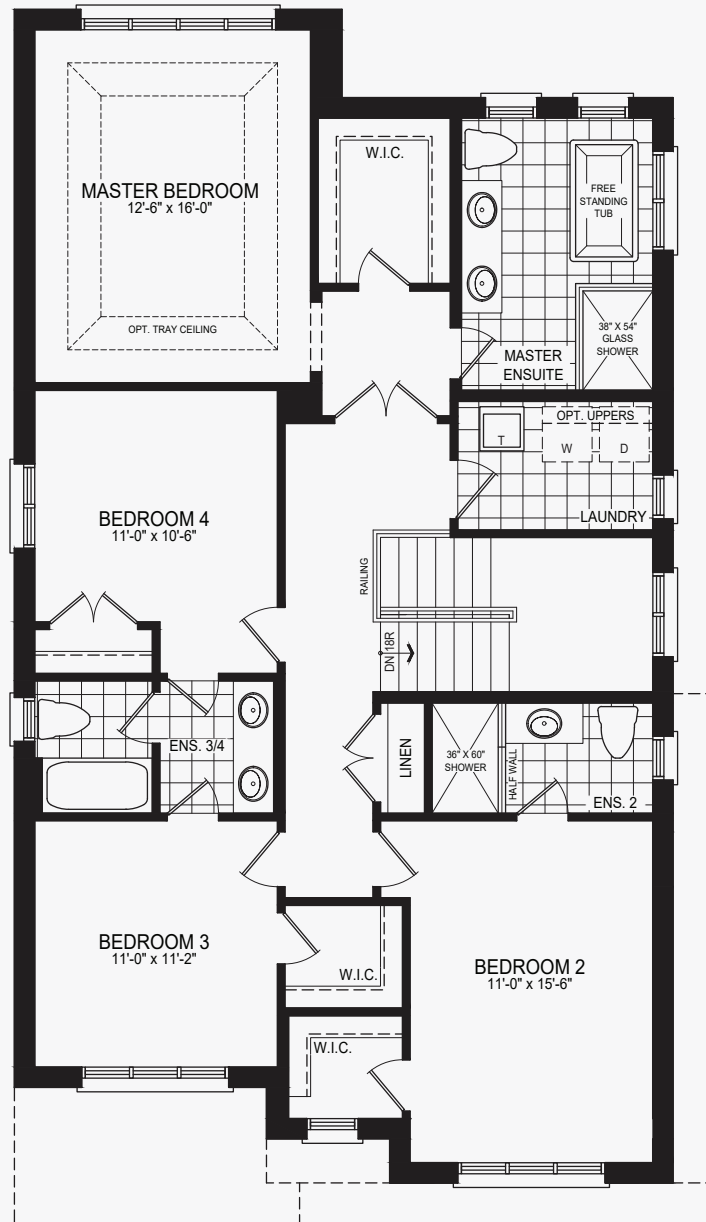

# Pena

Castles of Caledon

Elevation A | 2,570 sq. ft.

ELEVATION A

Ground Floor  
Elevation A

Second Floor  
Elevation A

Basement  
Elevation A

# Pena

Castles of Caledon

Elevation B | 2,546 sq. ft.

Ground Floor  
Elevation B

Second Floor  
Elevation B

Basement  
Elevation B

# Rex

Castles of Caledon

Elevation A | 2,730 sq. ft.

Basement  
Elevation A

# Rex

Castles of Caledon

Elevation B | 2,714 sq. ft.