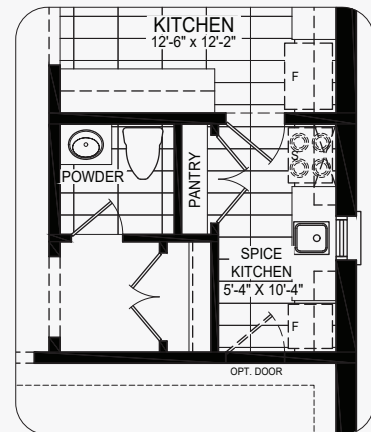

# Shah

Castles of Caledon

Elevation A | 3,086 sq. ft.

Ground Floor  
Elevation A

Ground Floor  
w/partial opt. spice kitchen  
Elevation A

# Shah

Castles of Caledon

Elevation B | 3,078 sq. ft.

**Ground Floor**  
Elevation B

**Ground Floor**  
w/partial opt. spice kitchen  
Elevation B

Basement  
Elevation B