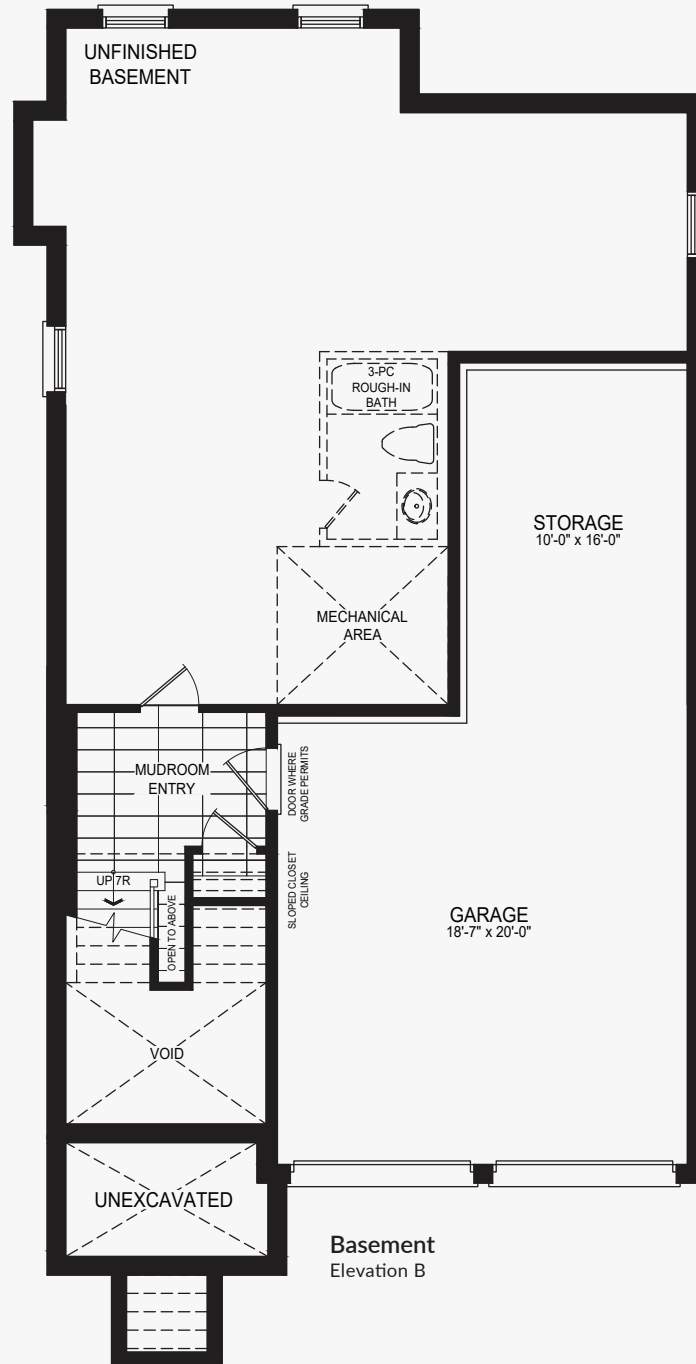

# Shah

Castles of Caledon

Elevation A | 3,086 sq. ft.

Ground Floor  
Elevation A

Ground Floor  
w/partial opt. spice kitchen  
Elevation A

# Shah

Castles of Caledon

Elevation B | 3,078 sq. ft.

**Ground Floor**  
Elevation B

**Ground Floor**  
w/partial opt. spice kitchen  
Elevation B

Basement  
Elevation B