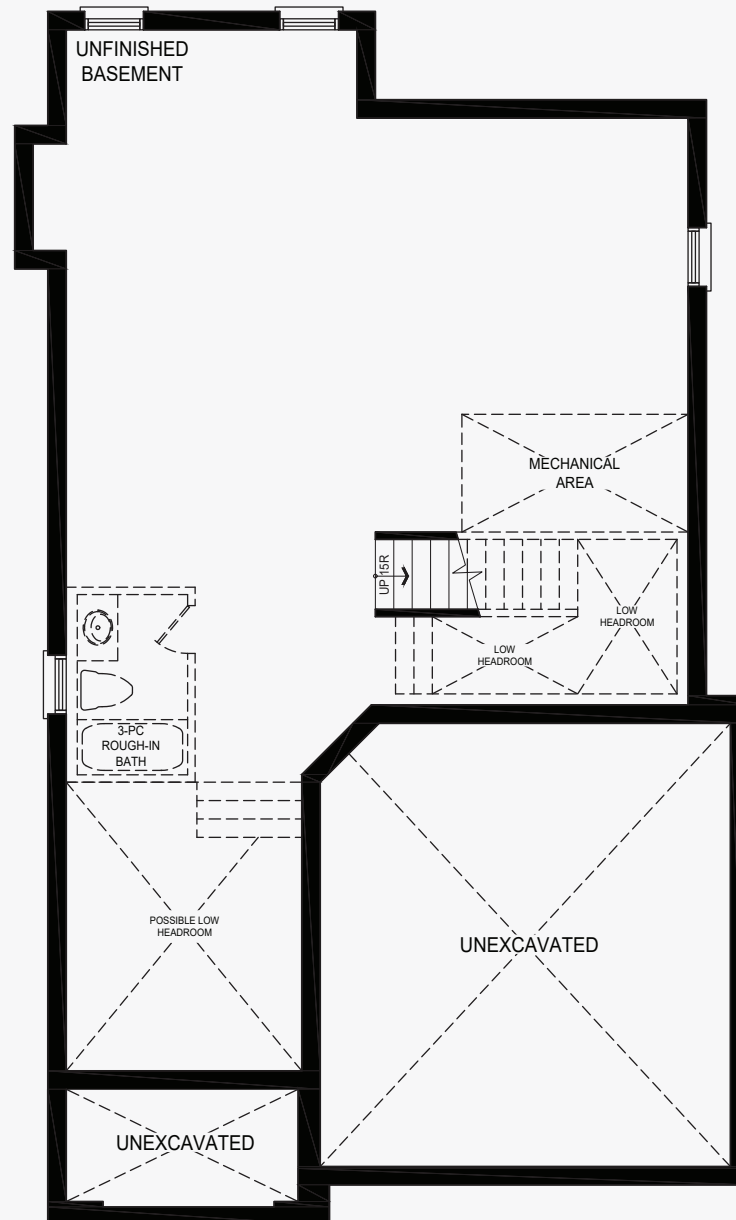

# Pena

Castles of Caledon

Elevation A | 2,570 sq. ft.

ELEVATION A

Ground Floor  
Elevation A

Second Floor  
Elevation A

Basement  
Elevation A

# Pena

Castles of Caledon

Elevation B | 2,546 sq. ft.

Ground Floor  
Elevation B

Second Floor  
Elevation B

Basement  
Elevation B

# Rex

Castles of Caledon

Elevation A | 2,730 sq. ft.

Basement  
Elevation A