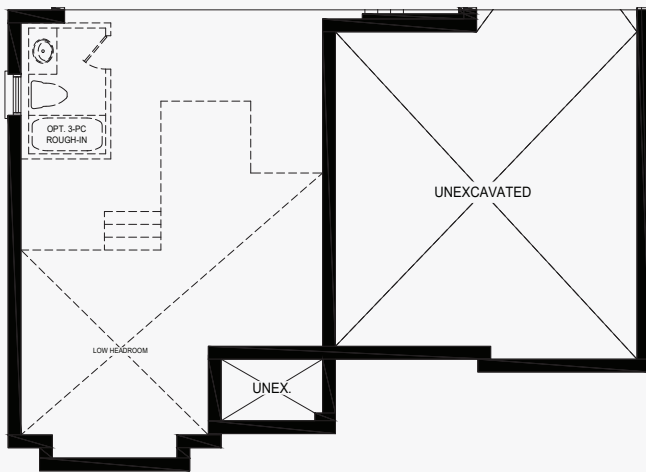

Raja

Castles of Caledon

Elevation B | 4,190 sq. ft.

Basement
w/partial opt. in-law suite
Elevation B