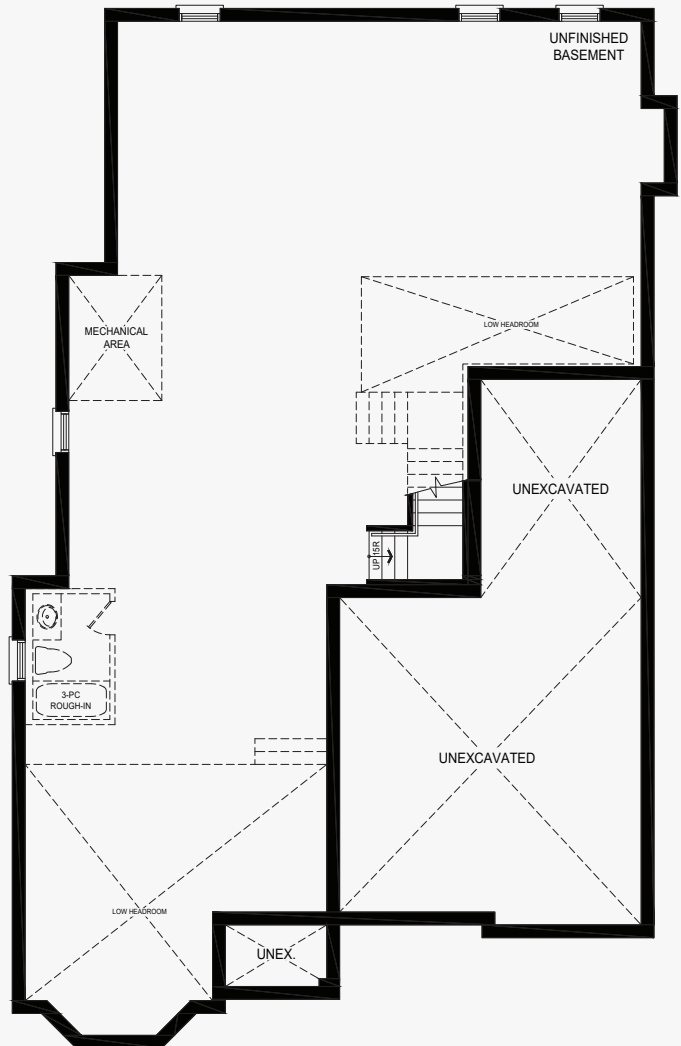

Basement
Elevation A